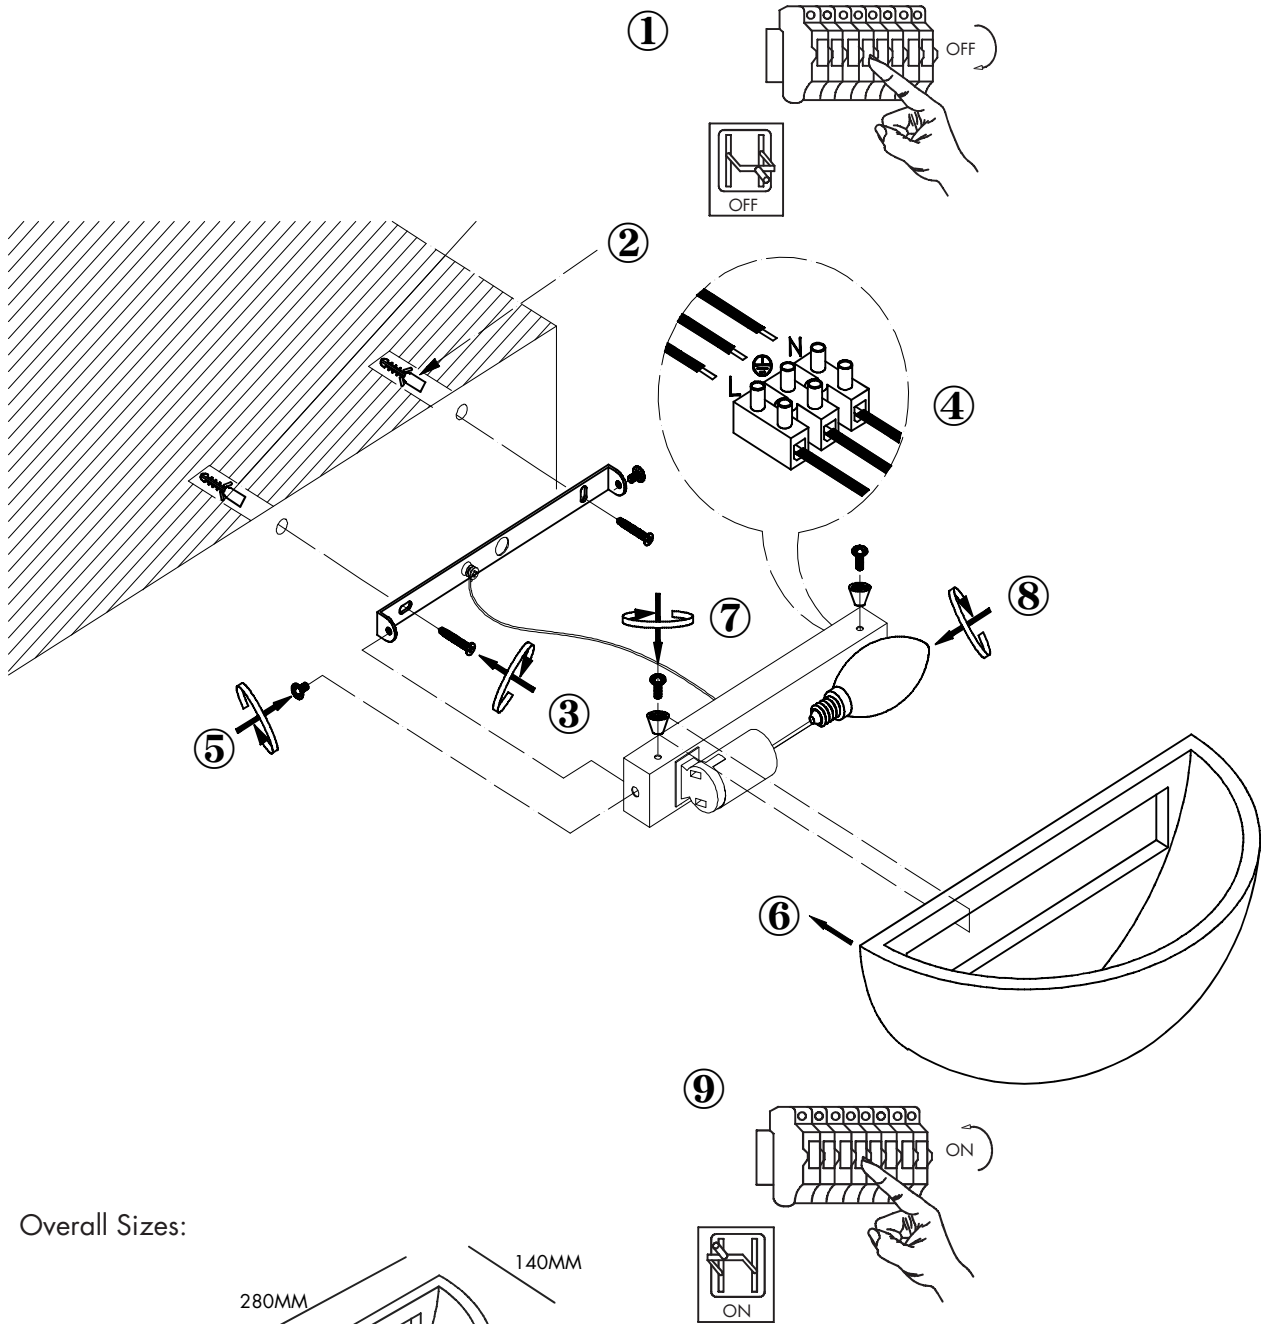

# INSTRUCTION MANUAL

Gypsy Suka WL Concrete  
102700

Overall Sizes: