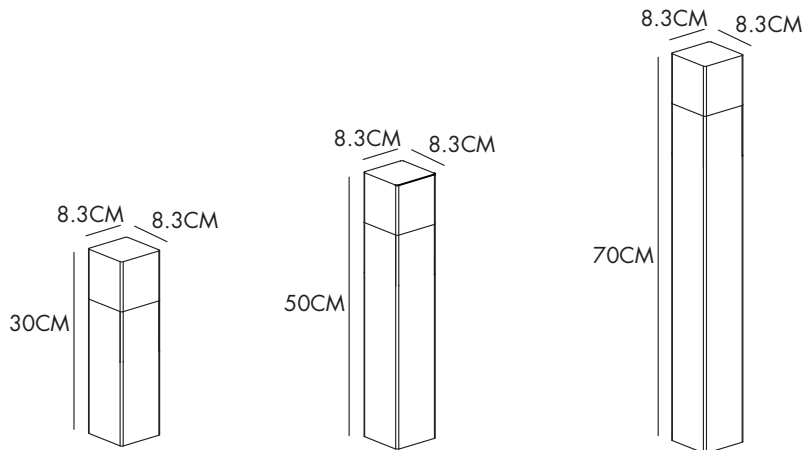

FittinQ B.V.

Smaragdweg 52, 5527 LB Hapert, The Netherlands
www.qazqa.nl

QAZQA