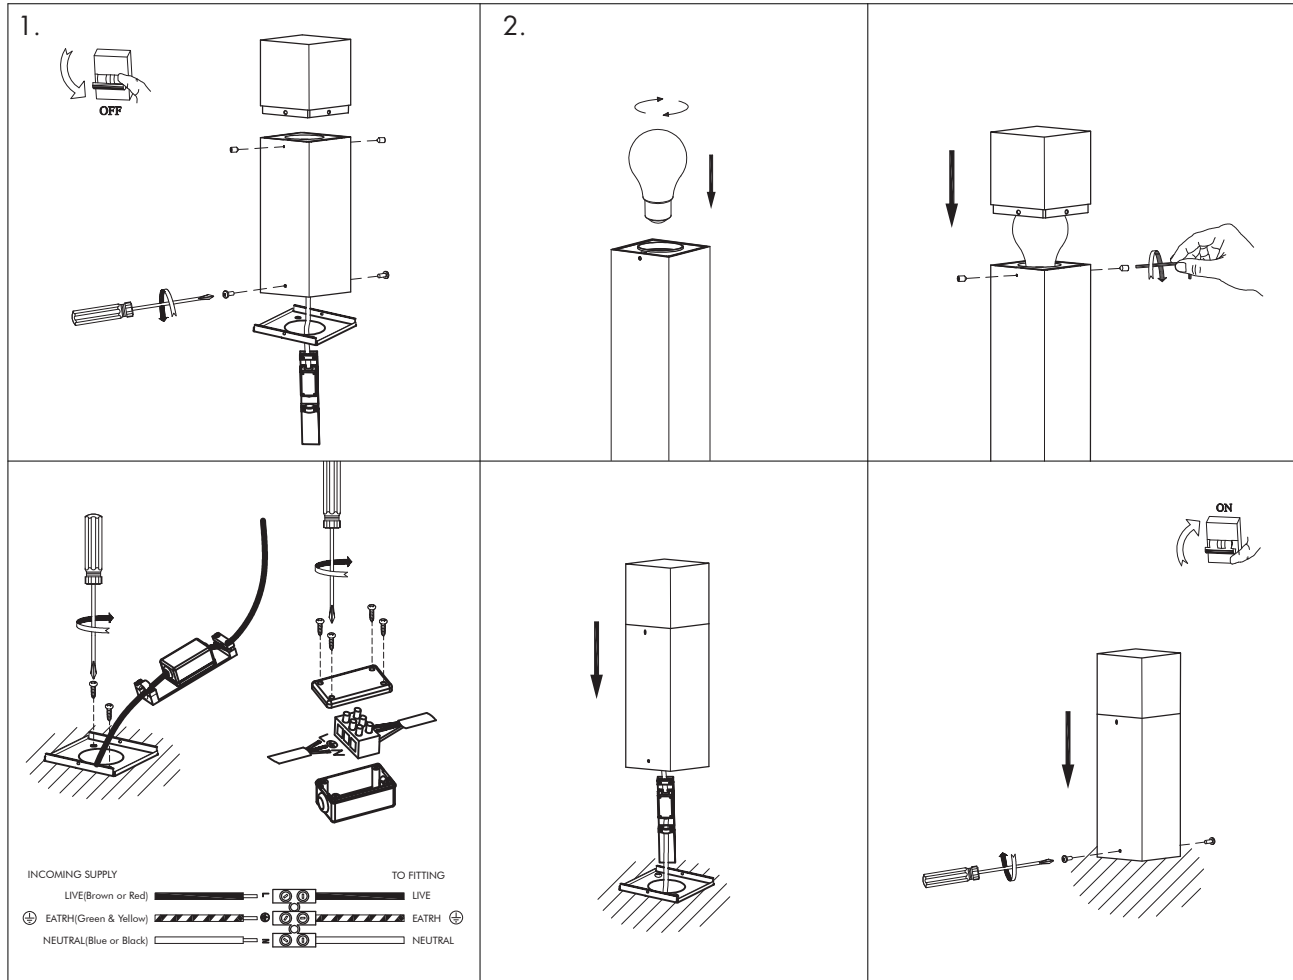

# INSTRUCTION MANUAL

Denmark P30/50/70 Black

102681 / 102682 / 102683 / 104338 / 104339