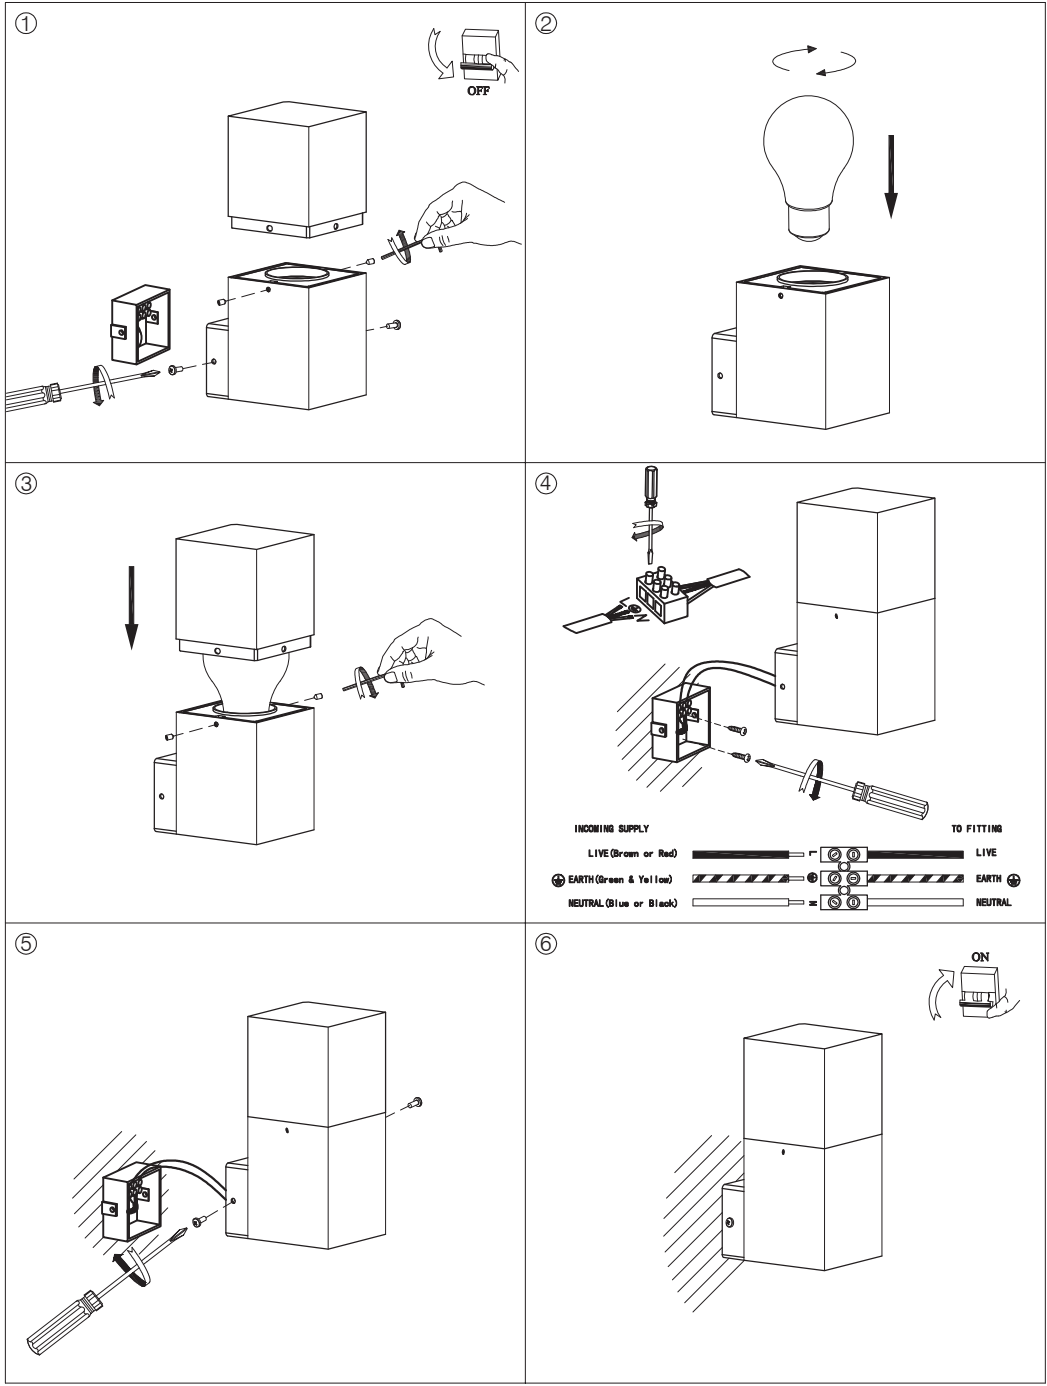

INSTRUCTION MANUAL

Denmark WL Black Opal
102680

Overall Size: