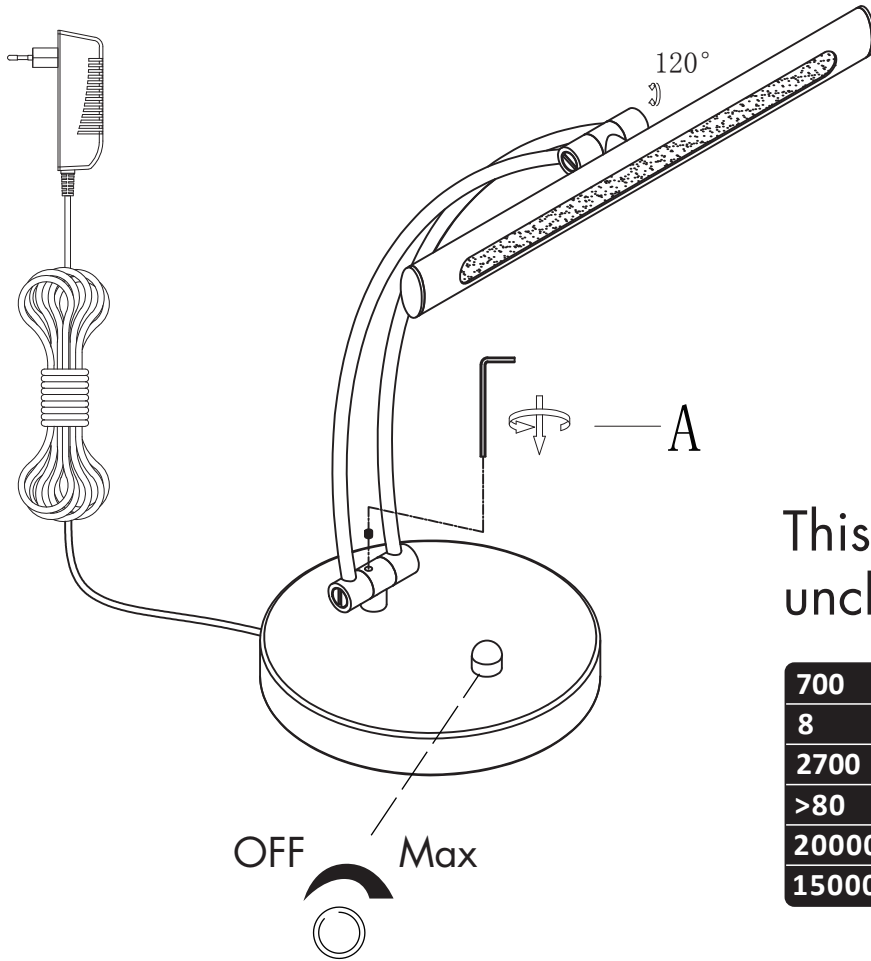

INSTRUCTION MANUAL

Tableau TL Black
102621

This item contains unchangeable LED

700	LM
8	W
2700	K
>80	CRI
20000	H
15000	ON/OFF

Overall Sizes:

QAZQA

WWW.QAZQA.COM