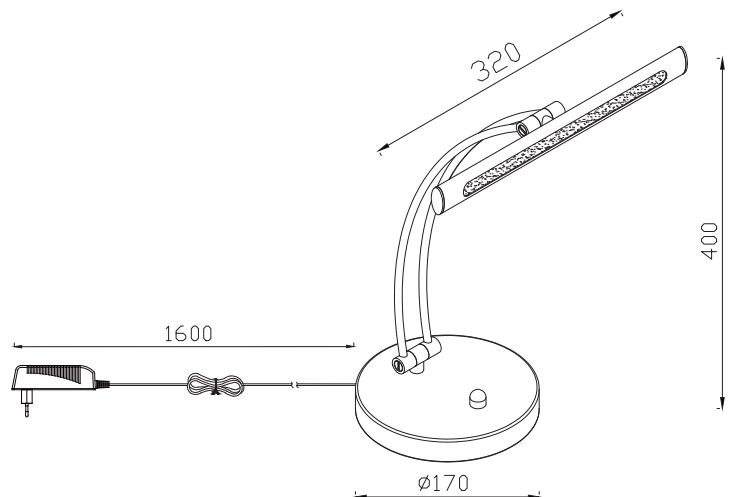

INSTRUCTION MANUAL

Tableau TL Black
102621

This item contains unchangeable LED

700	LM
8	W
2700	K
>80	CRI
20000	H
15000	ON/OFF

Overall Sizes:

QAZQA

WWW.QAZQA.COM