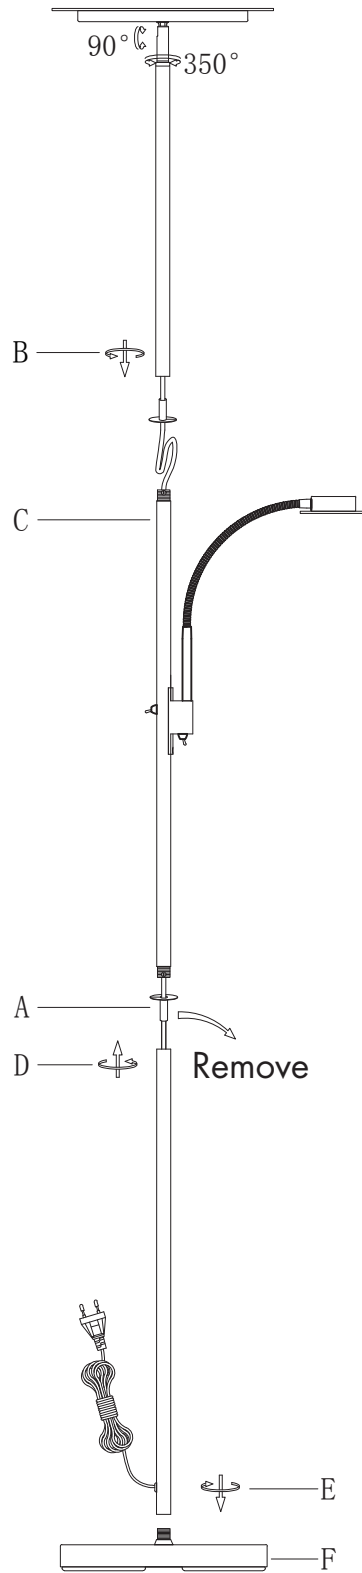

INSTRUCTION MANUAL

Chala FL

This item contains unchangeable LED

1600+350	L M
17+3.5	W
2700	K
>80	CRI
20000	H
15000	ON/OFF

Overall Sizes:

QAZQA

WWW.QAZQA.COM