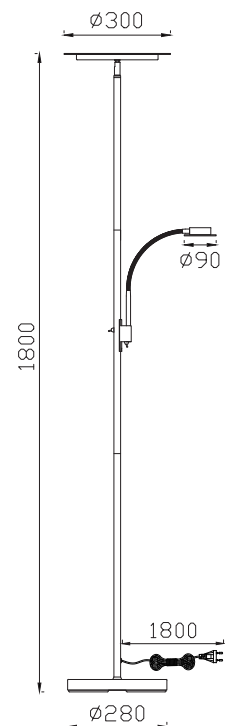

INSTRUCTION MANUAL

Chala FL

This item contains unchangeable LED

1600+350	L M
17+3.5	W
2700	K
>80	CRI
20000	H
15000	ON/OFF

Overall Sizes:

QAZQA

WWW.QAZQA.COM