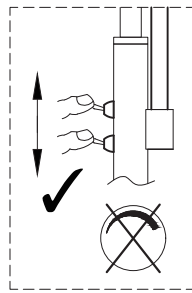

# INSTRUCTION MANUAL

Strela FL  
102610/102611

Floor lamp  
incl. LED QL7001077  
+ QL7001028  
3280/3430/3350lm  
+290lm Module  
2027/2119/2070lm  
+217lm Lamp  
28.5W+3W LED Module  
31W Lamp  
220-240V~50Hz  
4000K/3500K/2700K  
CRI>80  
30000 h  
15000 ON/OFF

Toggle switch dim,  
not rotary dim

Remove

Overall Sizes: