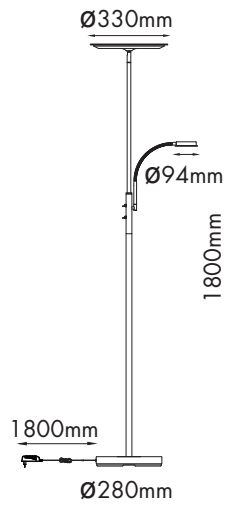

102611

28.5W+3W LED

incl. LED Board: QL7001077/QL7001028

220-240V~50Hz

(DE) Dieses Produkt enthält eine Lichtquelle der Energieeffizienzklasse F (EN) This product contains a light source of energy efficiency class F (FR) Ce produit comprend une source de lumière de classe d'efficacité énergétique F (NL) Dit product bevat een lichtbron van energie-efficiëntieklasse F (PL) Produkt ten zawiera źródło światła o klasie efektywności energetycznej F (NO) Dette produktet inneholder en lyskilde i energieeffektivitetsklasse F (DK) Dette produkt indeholder en lyskilde af energieeffektklasse F (SE) Denna produkt innehåller en ljuskälla i energieffektivitetsklass F (FI) Tämä tuote sisältää energiatehokkuusluokan F valonlähteen (IT) Questo prodotto contiene una sorgente luminosa della classe di efficienza energetica F (ES) Este producto contiene una fuente de luz de la clase de eficiencia energética F (CZ) Tento výrobek obsahuje světelný zdroj třídy energetické účinnosti F (PT) Este produto contém uma fonte de luz da classe de eficiência energética F (GR) Αυτό το προϊόν περιέχει μια φωτεινή πηγή ενεργειακής απόδοσης κλάσης F (SK) Tento výrobok obsahuje zdroj svetla triedy energetickej efektivity F	QR	EAN	
			8718881110474

	(DE) Durch einen Fachmann austauschbare Lichtquelle (nur LED) (EN) Replaceable (LED only) light source by a professional. (FR) Source de lumière remplaçable (LED uniquement) par un professionnel. (NL) Lichtbron (alleen led) te vervangen door een professional. (PL) Wymienne (tylko LED) źródło światła wykonane przez profesjonalistę. (NO) Utskiftbar (kun LED) lyskilde av en profesjonell. (DK) Udskiftelig lyskilde (kun LED), udskiftes af en elektriker. (SE) Ljuskälla (endast LED) utbytbar genom fackman. (FI) Ammattilainen voi vaihtaa vaihdettavan (vain LED) valonlähteen. (IT) Sorgente luminosa (solo LED) sostituibile da un professionista. (ES) Fuente de luz (solo LED) sustituible por un profesional. (CZ) Vyměnitelný (pouze LED) světelný zdroj odborníkem. (PT) Luz LED (apenas LED) substituível por um profissional. (GR) Η πηγή φωτός (μόνο LED) να αντικαθίσταται από επαγγελματία. (SK) Zdroj svetla (iba LED) vymeniteľný prostredníctvom odborníka.