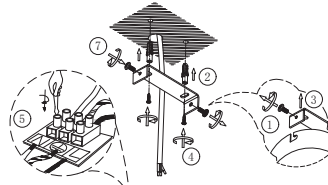

INSTRUCTION MANUAL

Wire Dos HL Black 70
102597

A

B

C

Overall Sizes: