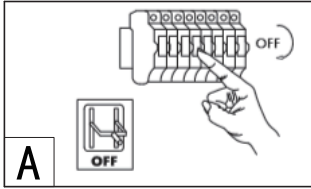

INSTRUCTION MANUAL

Wire Dos HL Black 70
102597

A

B

C

Overall Sizes: