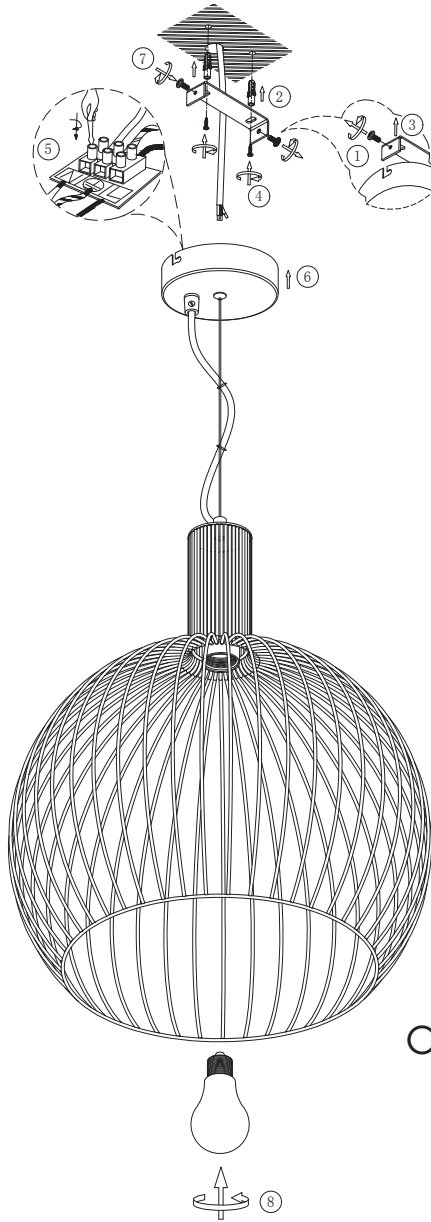

INSTRUCTION MANUAL

Wire Dos HL Black 50
102595

Overall Sizes: