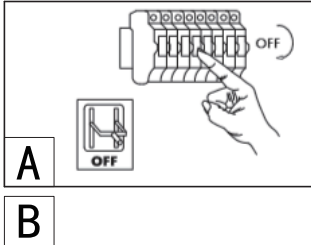

INSTRUCTION MANUAL

Wire Dos HL Black 50
102595

Overall Sizes: