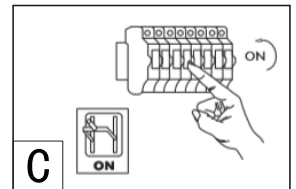

INSTRUCTION MANUAL

Wire Dos HL Black 50
102595

Overall Sizes: