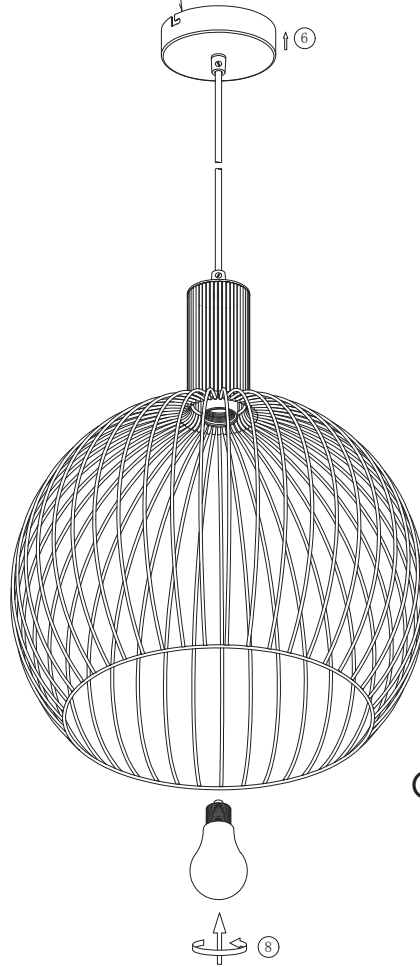

INSTRUCTION MANUAL

Wire Dos HL Black 40
102594

Overall Sizes: