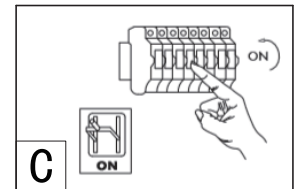

INSTRUCTION MANUAL

Wire Dos HL Black 40
102594

Overall Sizes: