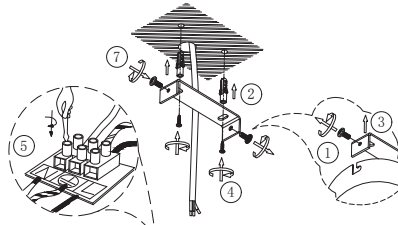

INSTRUCTION MANUAL

Wire Dos HL Black 40
102594

Overall Sizes: