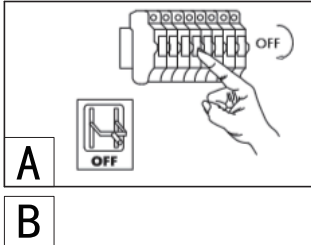

INSTRUCTION MANUAL

Wire Dos HL Black 40
102594

Overall Sizes: