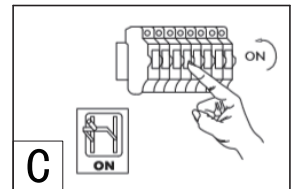

INSTRUCTION MANUAL

Wire Dos HL Black 30
102593

Overall Sizes: