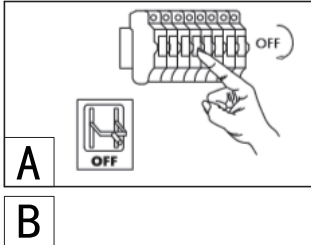

INSTRUCTION MANUAL

Wire Dos HL Black 30
102593

Overall Sizes: