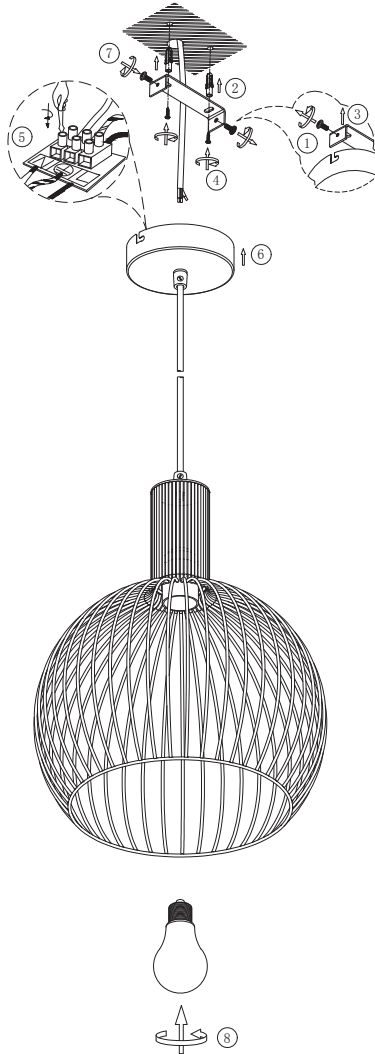

INSTRUCTION MANUAL

Wire Dos HL Black 30
102593

Overall Sizes: