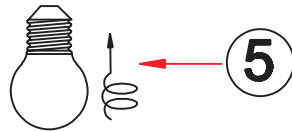

INSTRUCTION MANUAL

Dobrado CL Gold Black
102540

1

6