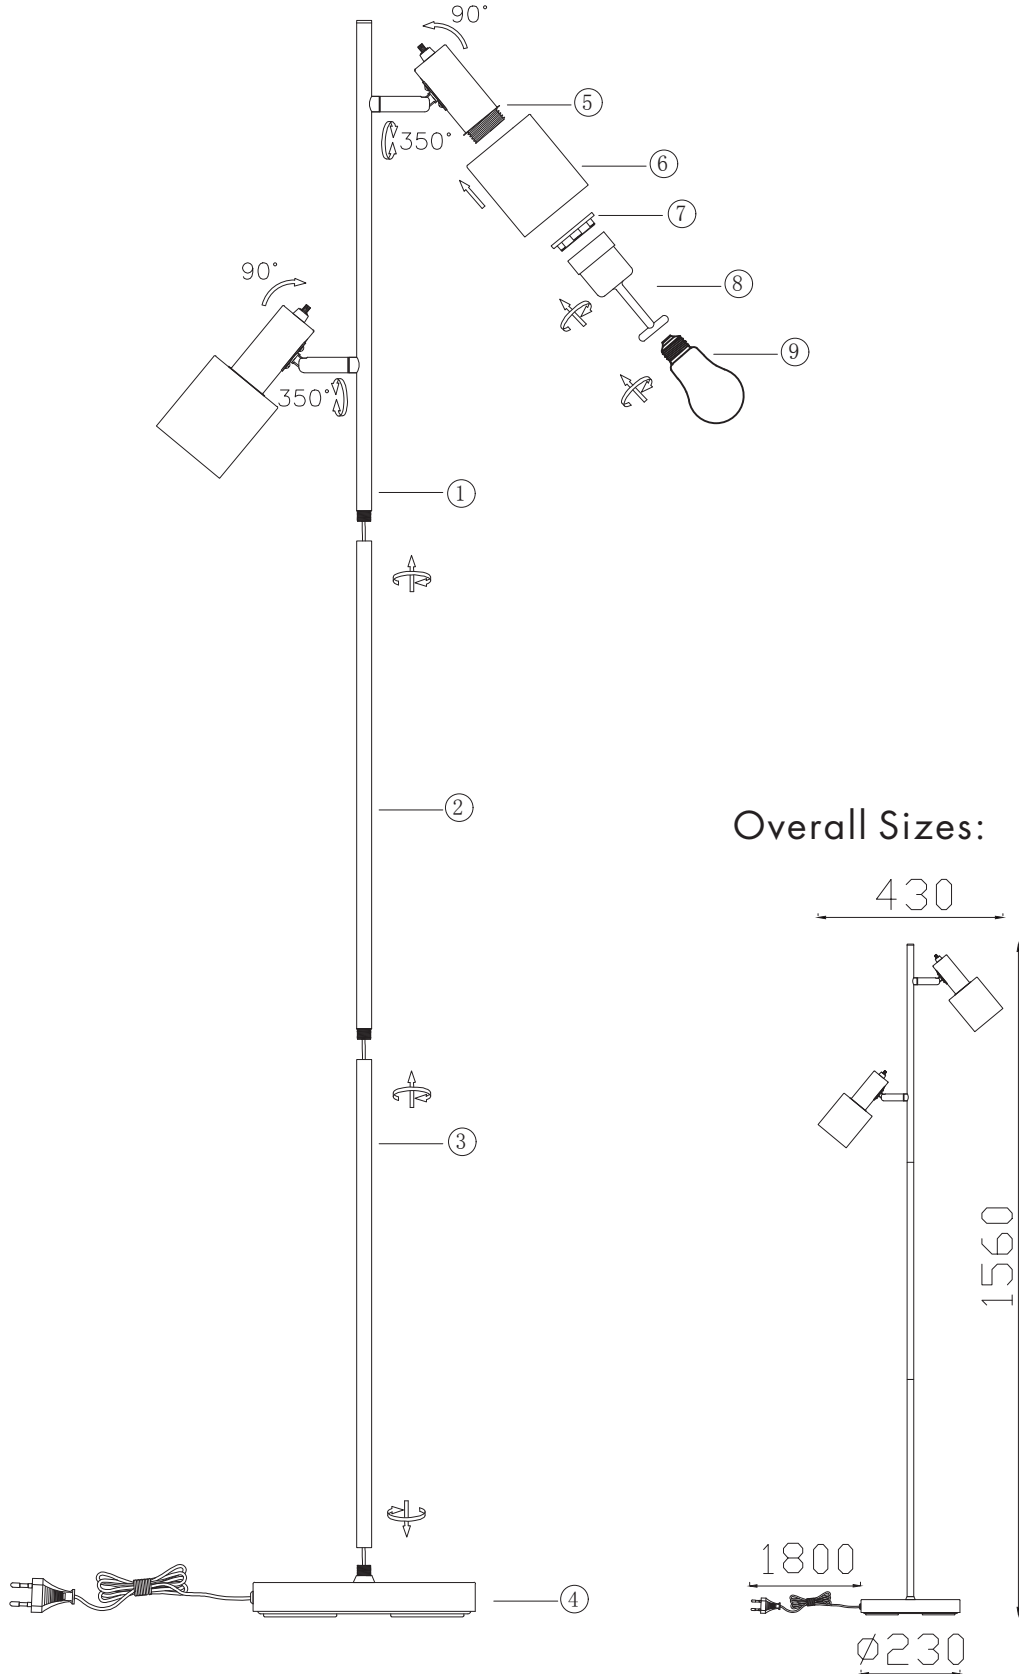

# INSTRUCTION MANUAL

Lynn FL2

Overall Sizes:

430

1560

1800

Ø230

QAZQA