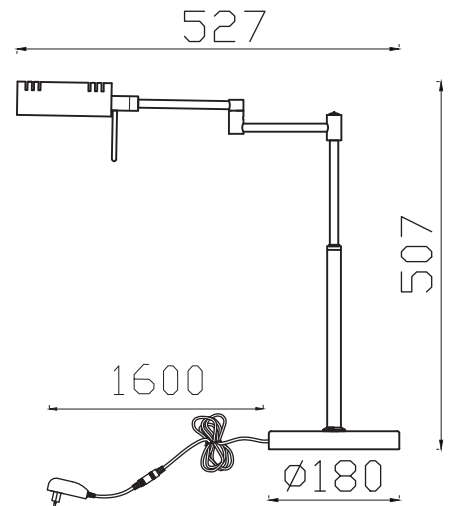

INSTRUCTION MANUAL

Notia TL

This item contains unchangeable LED

900	L M
10	W
2700	K
>80	CRI
20000	H
15000	ON/OFF

Overall Sizes:

QAZQA

WWW.QAZQA.COM