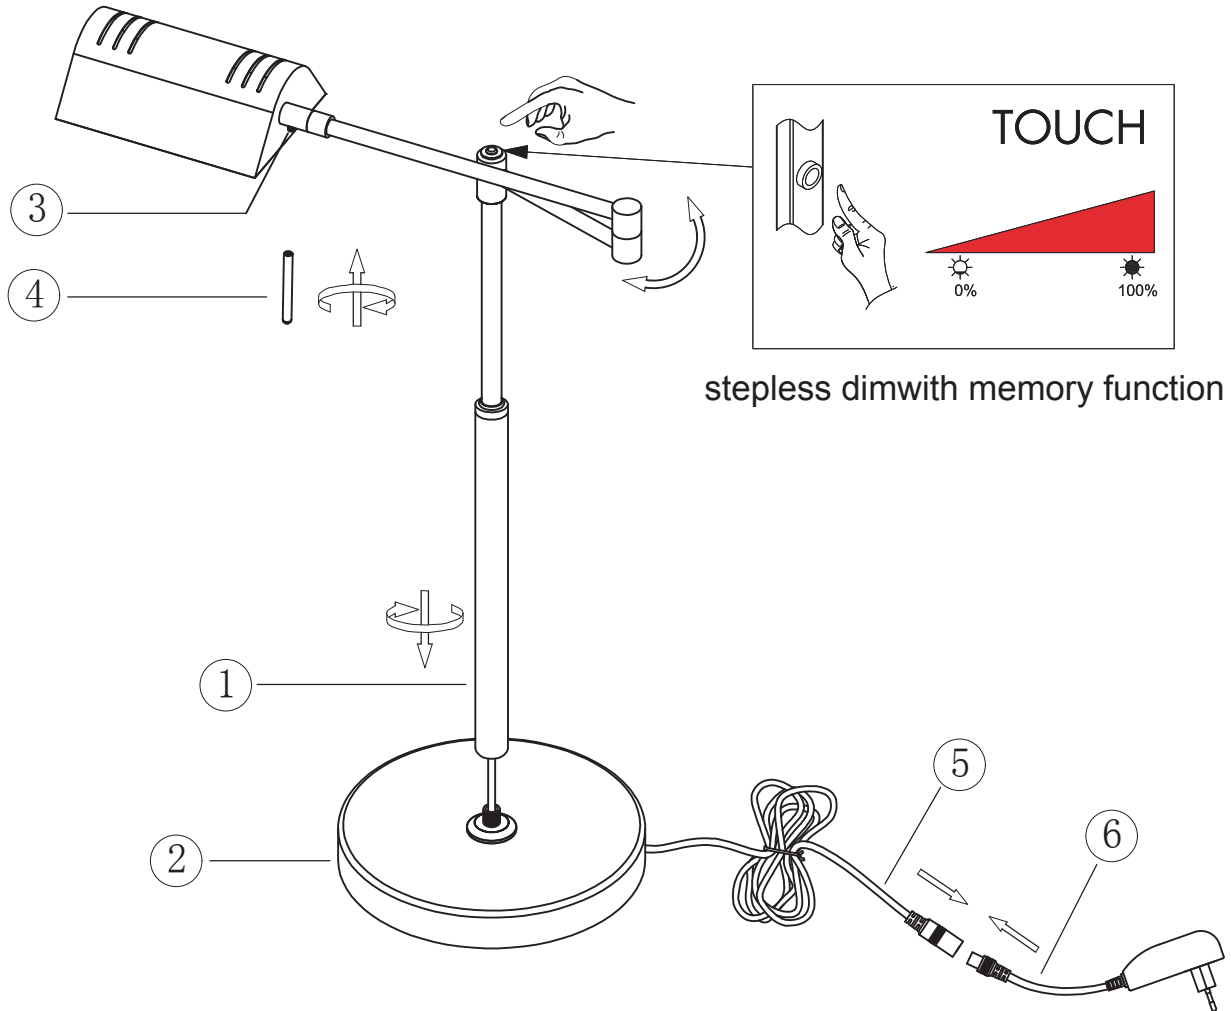

INSTRUCTION MANUAL

Notia TL

This item contains unchangeable LED

900	L M
10	W
2700	K
>80	CRI
20000	H
15000	ON/OFF

Overall Sizes:

QAZQA

WWW.QAZQA.COM