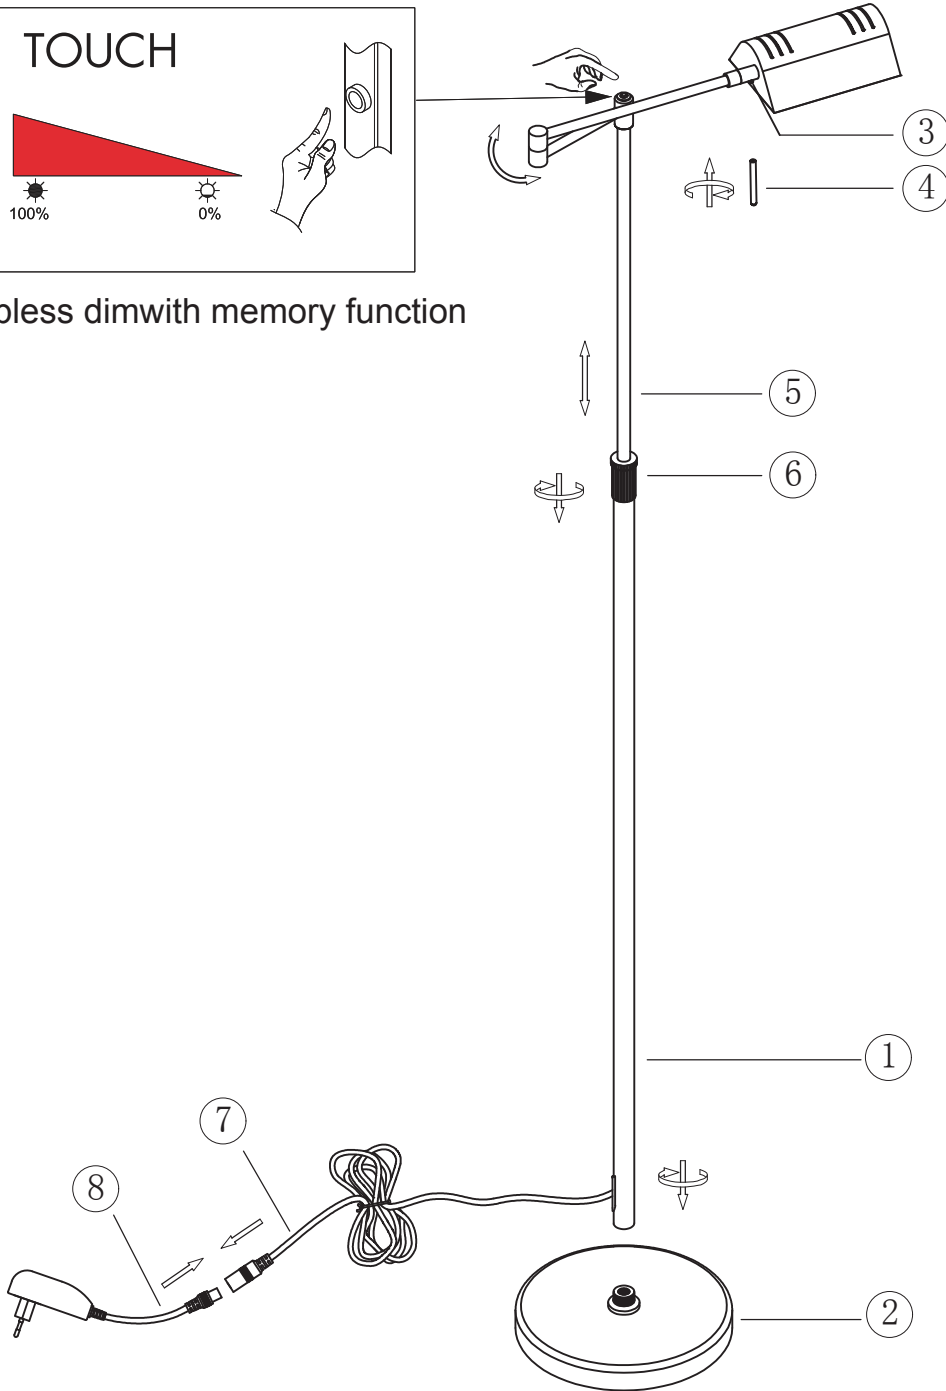

# INSTRUCTION MANUAL

Notia FL

stepless dim with memory function

This item contains unchangeable LED

900	L M
10	W
2700	K
>80	CRI
20000	H
15000	ON/OFF

Overall Sizes:

QAZQA

WWW.QAZQA.COM