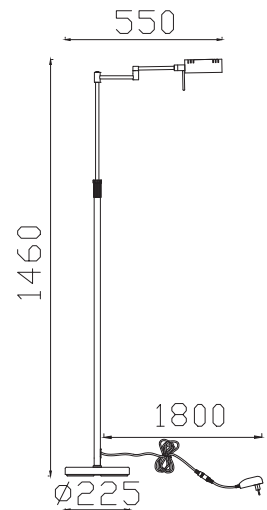

# INSTRUCTION MANUAL

Notia FL

stepless dim with memory function

This item contains unchangeable LED

900	L M
10	W
2700	K
>80	CRI
20000	H
15000	ON/OFF

Overall Sizes:

QAZQA

WWW.QAZQA.COM