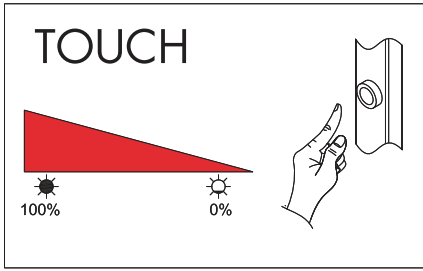

# INSTRUCTION MANUAL

Notia FL

stepless dim with memory function

This item contains unchangeable LED

900	L M
10	W
2700	K
>80	CRI
20000	H
15000	ON/OFF

Overall Sizes:

QAZQA

WWW.QAZQA.COM