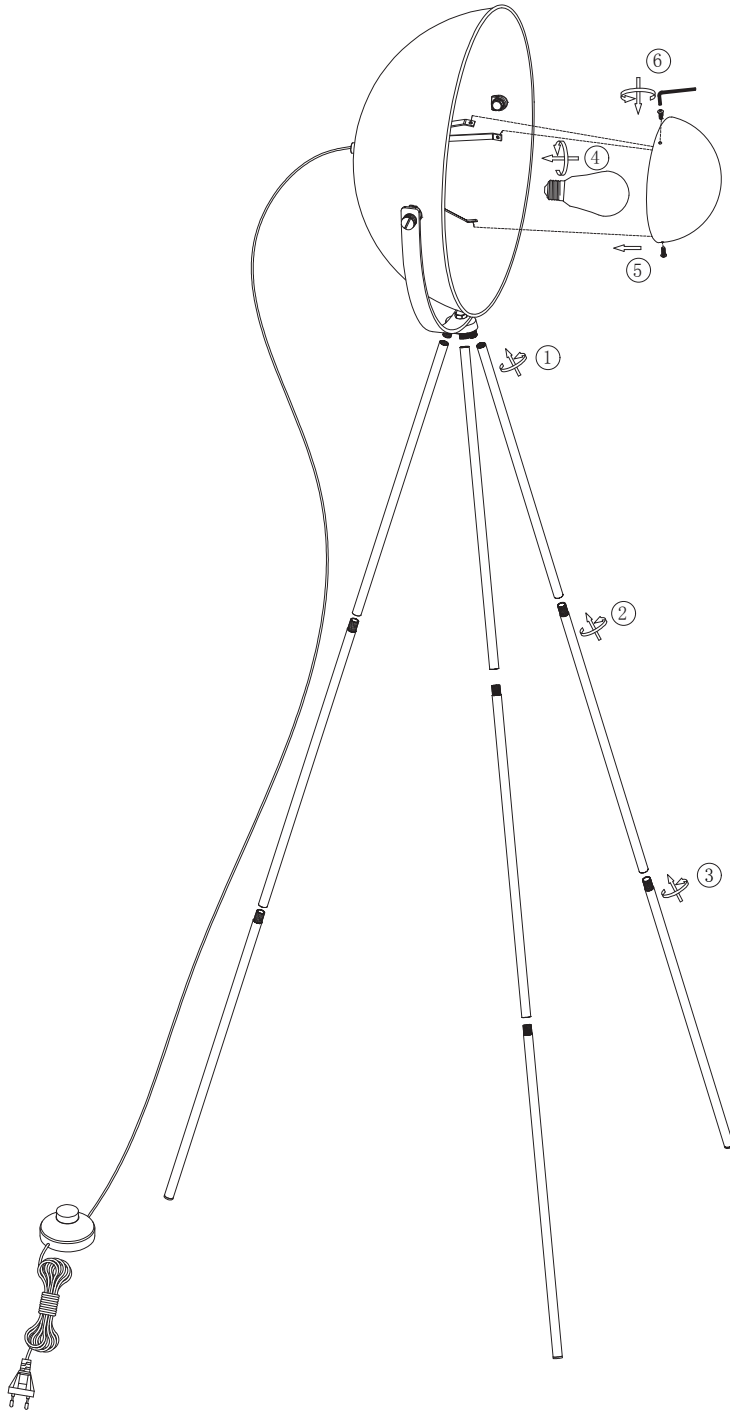

INSTRUCTION MANUAL

Magnax FL42 Black and Gold Adjustable
102510

Overall Sizes: