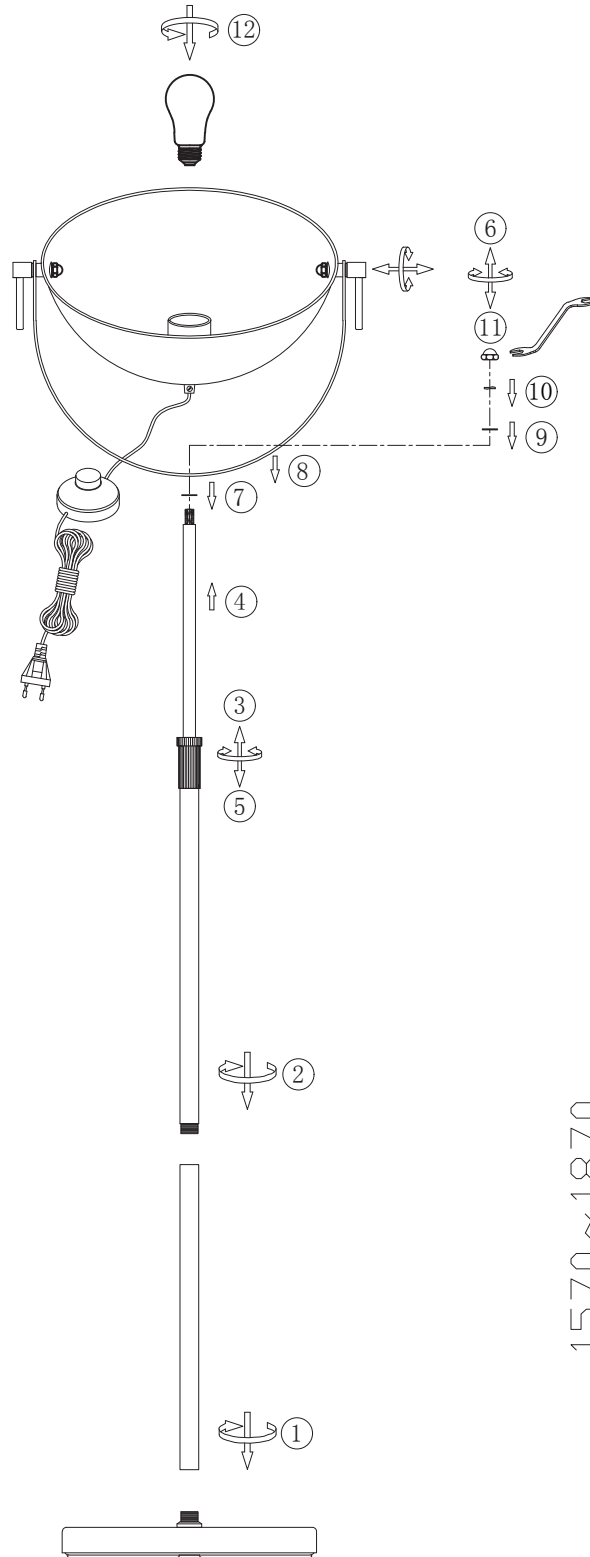

# INSTRUCTION MANUAL

Magnax FL50 Black and Gold Adjustable  
102509

Overall Sizes: