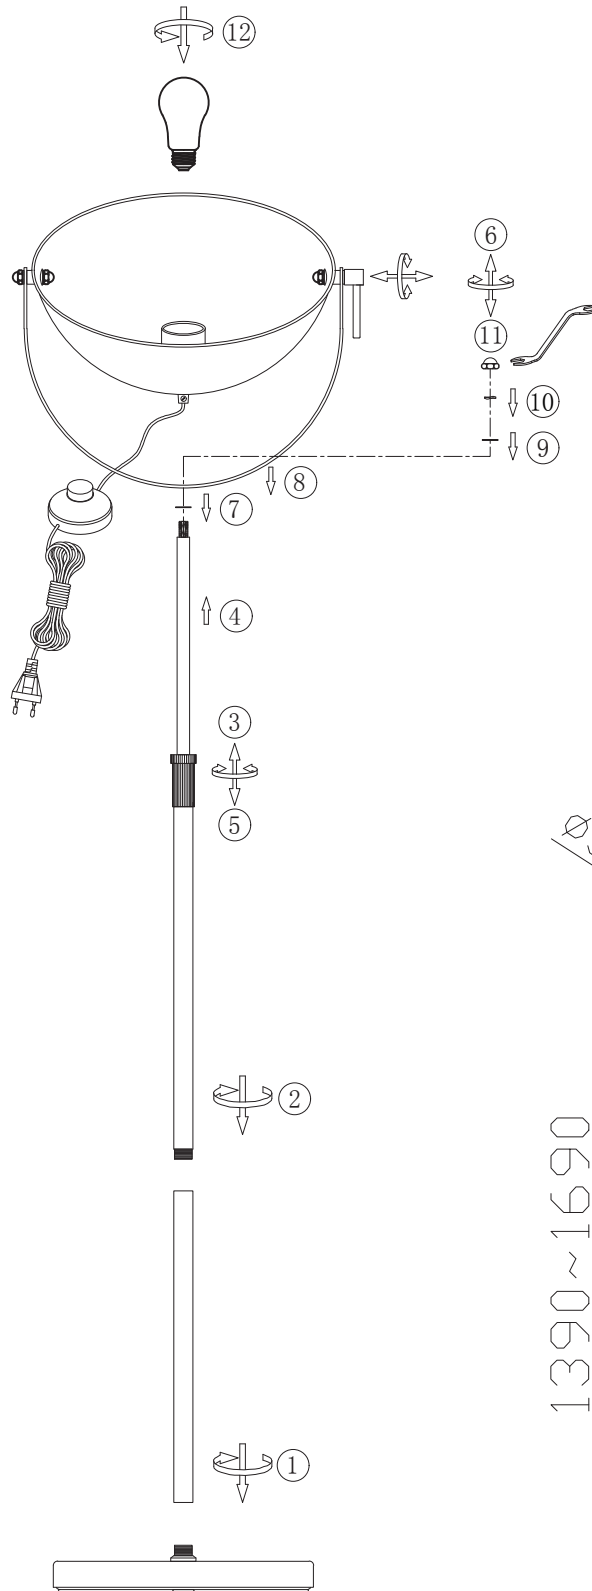

# INSTRUCTION MANUAL

Magnax FL35 Black and Gold Adjustable  
102508

Overall Sizes: