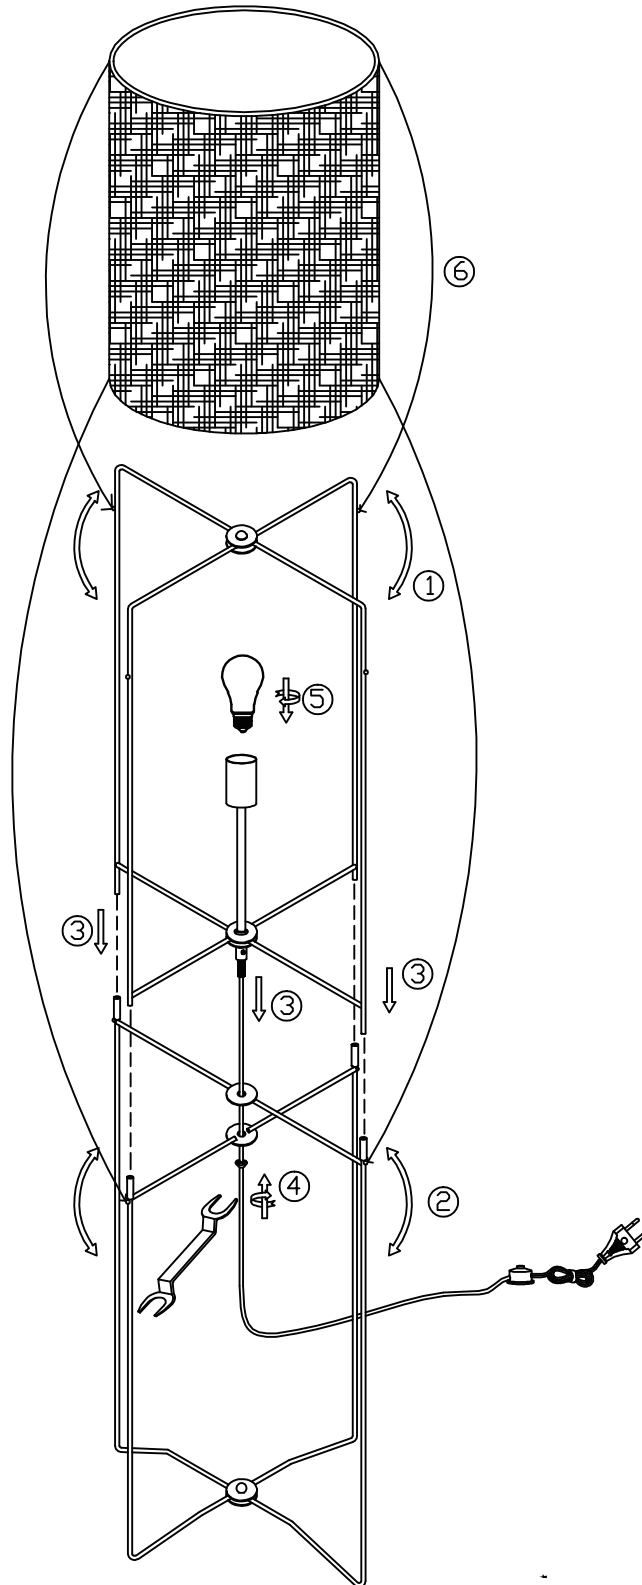

INSTRUCTION MANUAL

220-240V~
50Hz

Rich FL Black/Beige Linen
102503/102504

Overall Sizes :