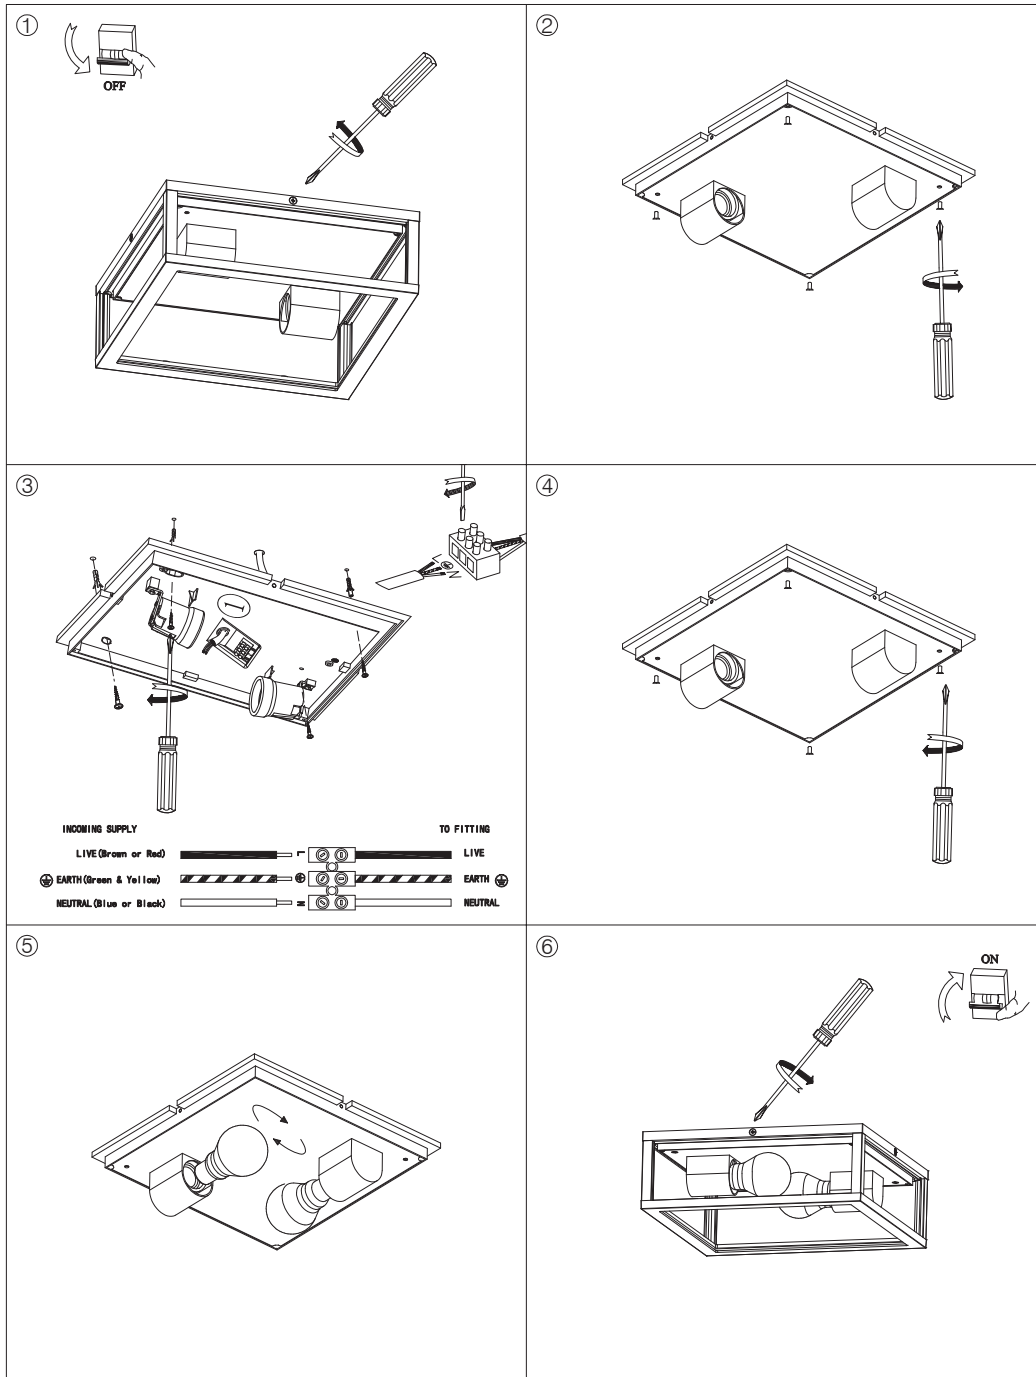

INSTRUCTION MANUAL

Charlois CL Black
102444

Overall Size: