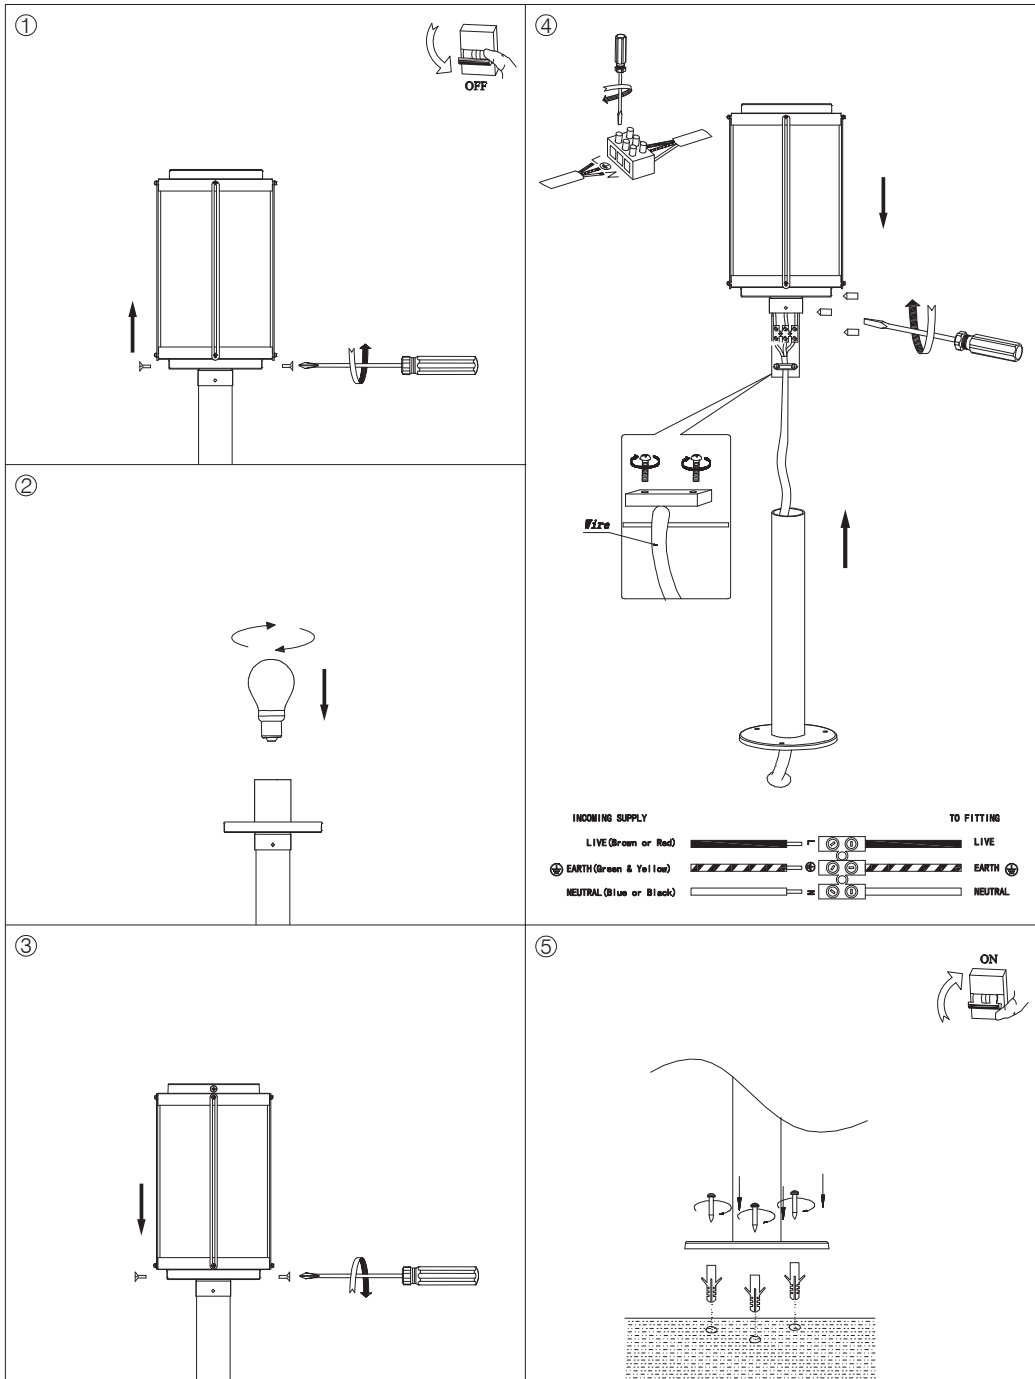

INSTRUCTION MANUAL

Schiedam P40 / P100 Black
102442/102443

Overall Size: