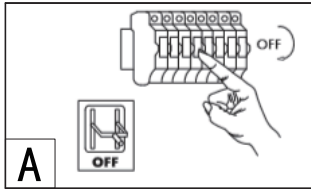

INSTRUCTION MANUAL

Corky SL Black Brown
102365

A
B

Overall Sizes: