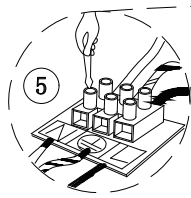

INSTRUCTION MANUAL

Corky SL Black Brown
102365

A
B

Overall Sizes: