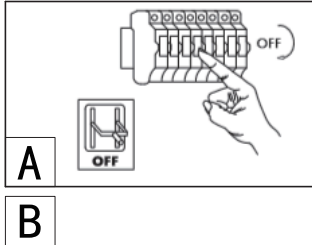

# INSTRUCTION MANUAL

Cupy HL Wood Grey  
102363

Overall Sizes: