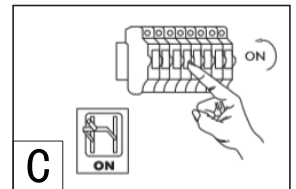

# INSTRUCTION MANUAL

Cupy HL Wood Grey  
102363

Overall Sizes: