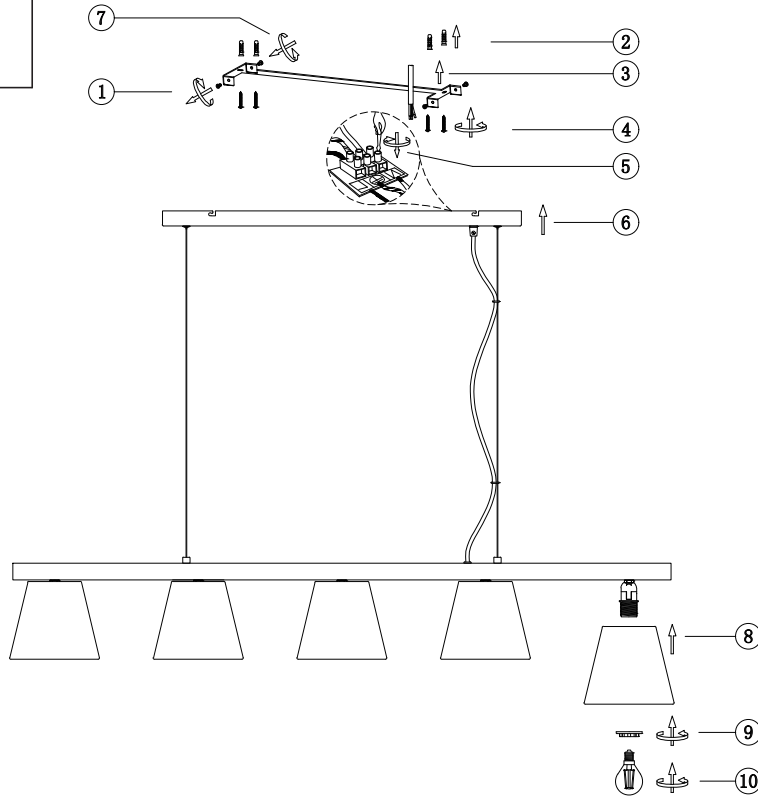

# INSTRUCTION MANUAL

Cupy HL Wood Grey  
102363

Overall Sizes: