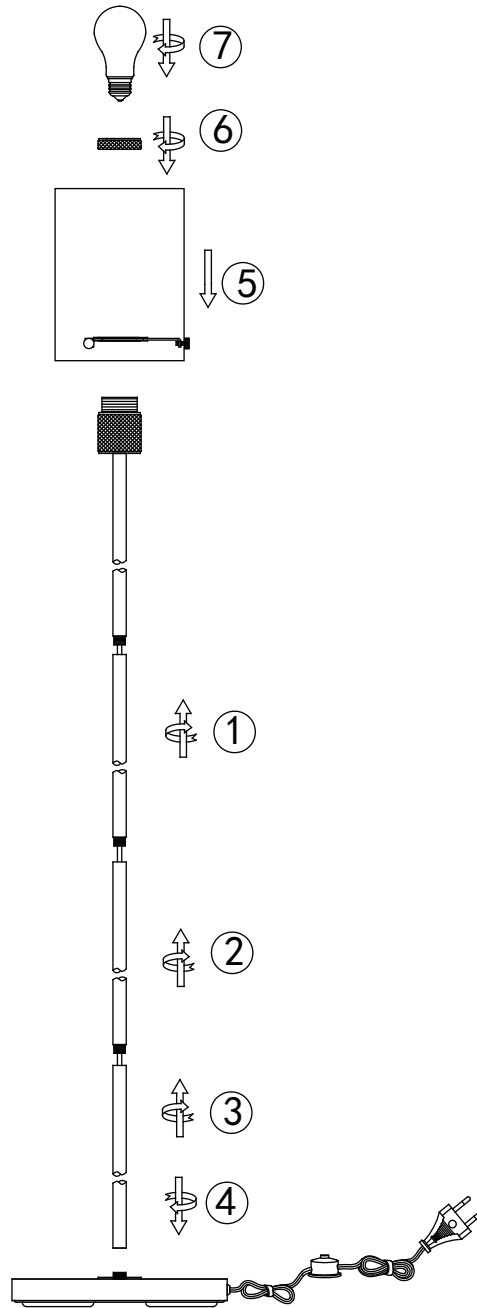

INSTRUCTION MANUAL

Dome FL Black Smoke
102217

Overall Sizes: