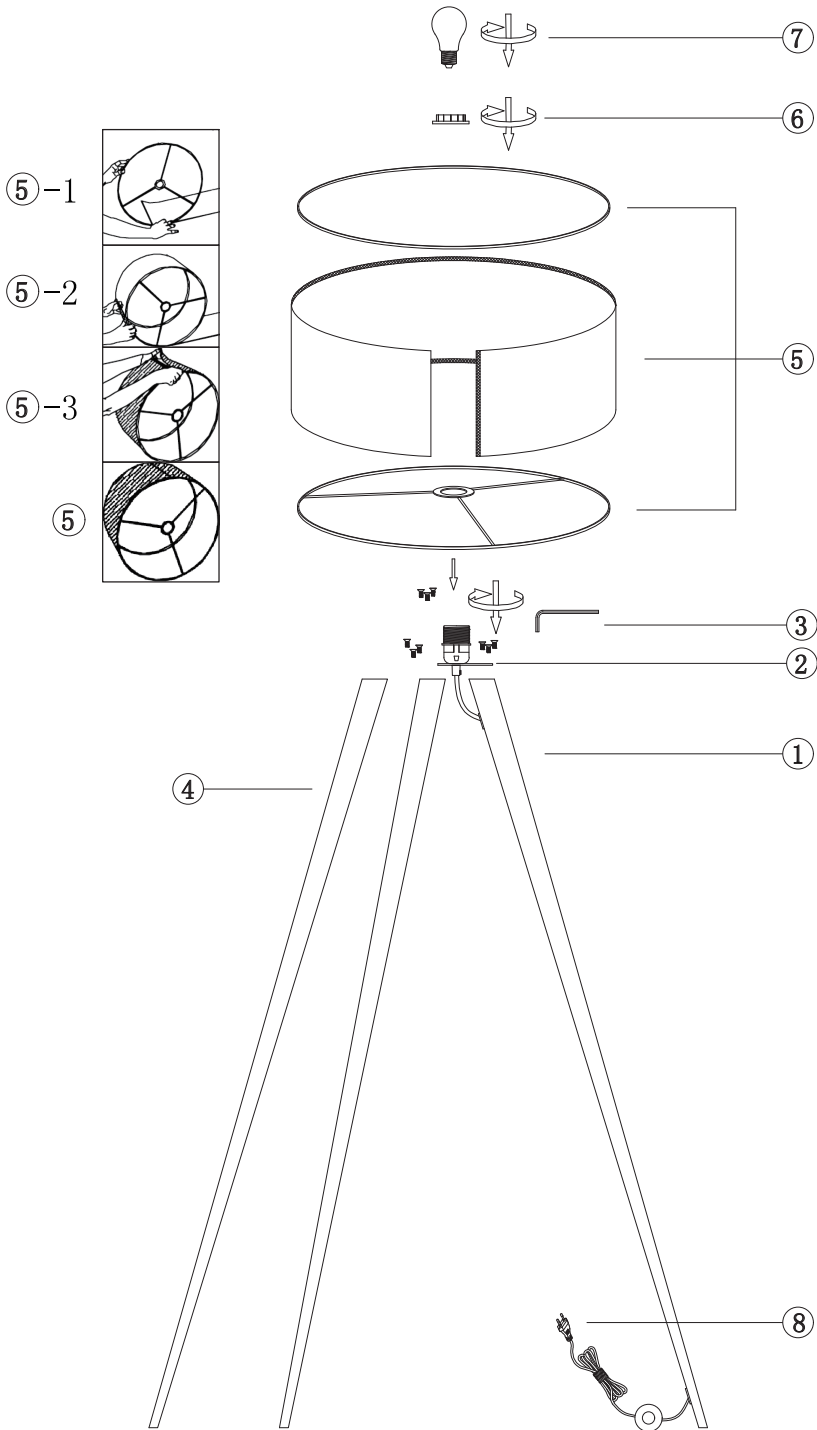

INSTRUCTION MANUAL

Tripe FL Black Gold
102214

Overall Sizes: