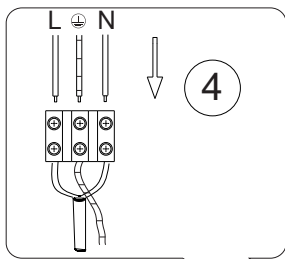

## Clima Star CL Silver 102128

Tr/min: 670/920/1070  
This item contains  
unchangeable LED

2000	LM
40	W
3000-6500	K
>80	CRI
30000	H
15000	ON/OFF