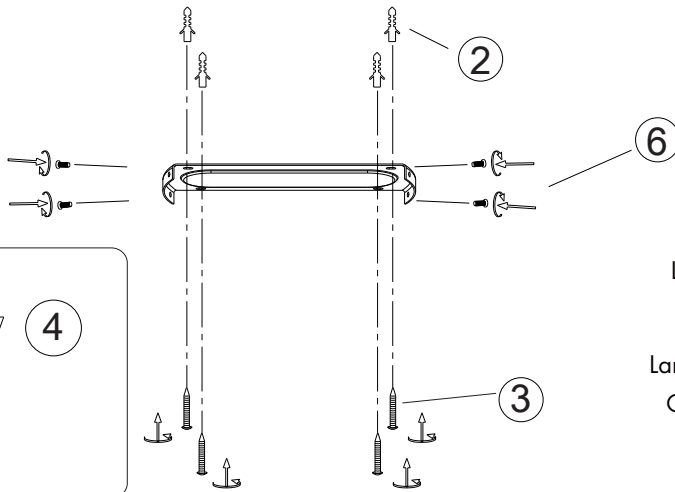

## Clima Star CL Silver 102128

Tr/min: 670/920/1070  
This item contains  
unchangeable LED

2000	LM
40	W
3000-6500	K
>80	CRI
30000	H
15000	ON/OFF