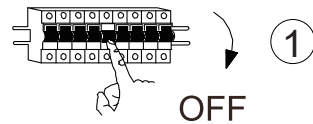

## Clima Star CL Silver 102128

Tr/min: 670/920/1070  
This item contains  
unchangeable LED

2000	LM
40	W
3000-6500	K
>80	CRI
30000	H
15000	ON/OFF