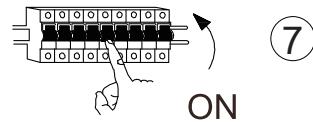

## Clima Star CL Silver 102128

Tr/min: 670/920/1070  
This item contains  
unchangeable LED

2000	LM
40	W
3000-6500	K
>80	CRI
30000	H
15000	ON/OFF