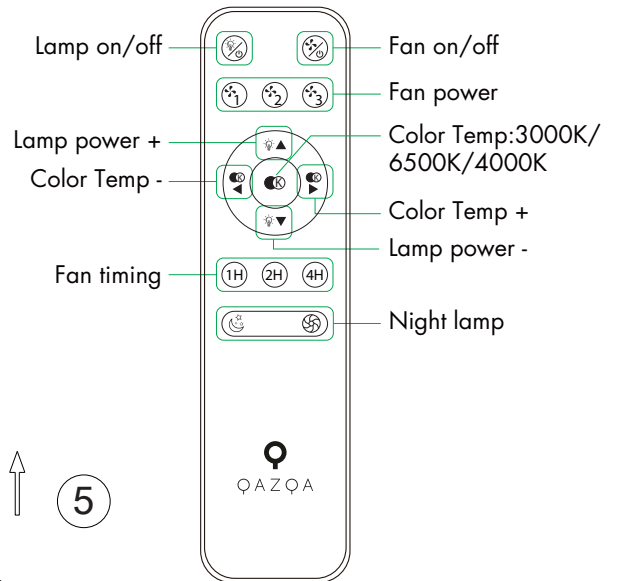

# INSTRUCTION MANUAL

unchangeable LED  
Max.40W  
3000-6500k  
RA>80  
30000H

220-240V~  
50HZ

IP20

## Clima Star CL Silver 102128

Tr/min: 670/920/1070  
This item contains  
unchangeable LED

2000	LM
40	W
3000-6500	K
>80	CRI
30000	H
15000	ON/OFF