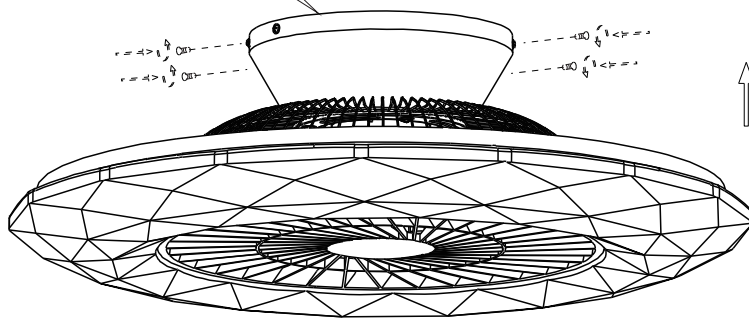

# INSTRUCTION MANUAL

unchangeable LED  
Max.40W  
3000-6500k  
RA>80  
30000H

220-240V~  
50HZ

IP20

## Clima Star CL Silver 102128

Tr/min: 670/920/1070  
This item contains  
unchangeable LED

2000	LM
40	W
3000-6500	K
>80	CRI
30000	H
15000	ON/OFF