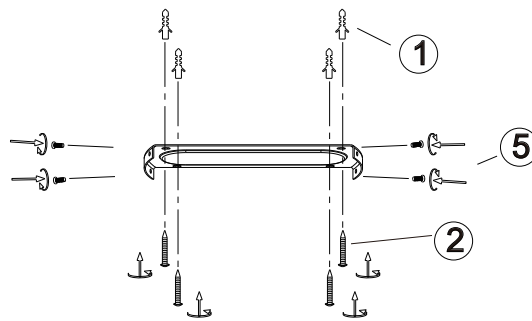

INSTRUCTION MANUAL

Clima CL White 102127

Ceiling Fan lamp
incl. LED QL7001008
3x1450lm Module
2000lm Lamp
3x13.5W LED Module
40W Lamp
220-240V~50Hz
3000-6500-4000K
CRI > 80
30000 h
15000 ON/OFF

Overall Sizes: