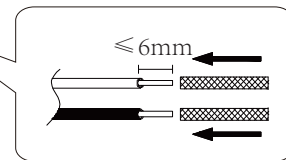

INSTRUCTION MANUAL

Clima CL White 102127

Ceiling Fan lamp
incl. LED QL7001008
3x1450lm Module
2000lm Lamp
3x13.5W LED Module
40W Lamp
220-240V~50Hz
3000-6500-4000K
CRI > 80
30000 h
15000 ON/OFF

Overall Sizes: