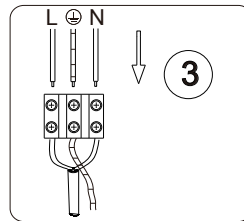

INSTRUCTION MANUAL

Clima CL White 102127

Ceiling Fan lamp
incl. LED QL7001008
3x1450lm Module
2000lm Lamp
3x13.5W LED Module
40W Lamp
220-240V~50Hz
3000-6500-4000K
CRI > 80
30000 h
15000 ON/OFF

Overall Sizes: