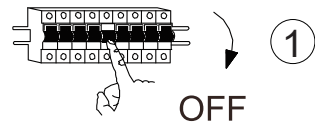

## Clima CL White 102127

Tr/min: 670/920/1070

This item contains  
unchangeable LED

2000	LM
40	W
3000-6500	K
>80	CRI
30000	H
15000	ON/OFF