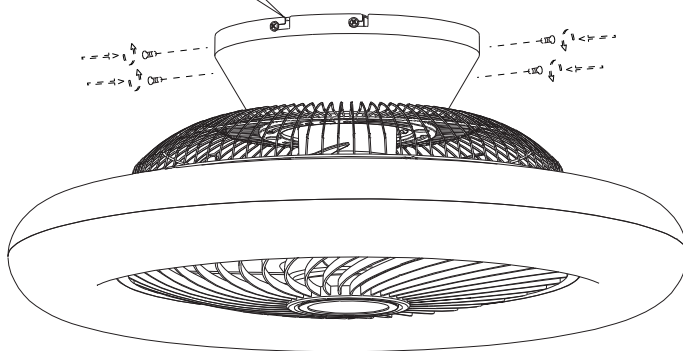

# INSTRUCTION MANUAL

unchangeable LED  
Max.40W  
3000-6500k  
RA>80  
30000H

220-240V~  
50HZ

IP20

## Clima CL White 102127

Tr/min: 670/920/1070

This item contains  
unchangeable LED

2000	LM
40	W
3000-6500	K
>80	CRI
30000	H
15000	ON/OFF