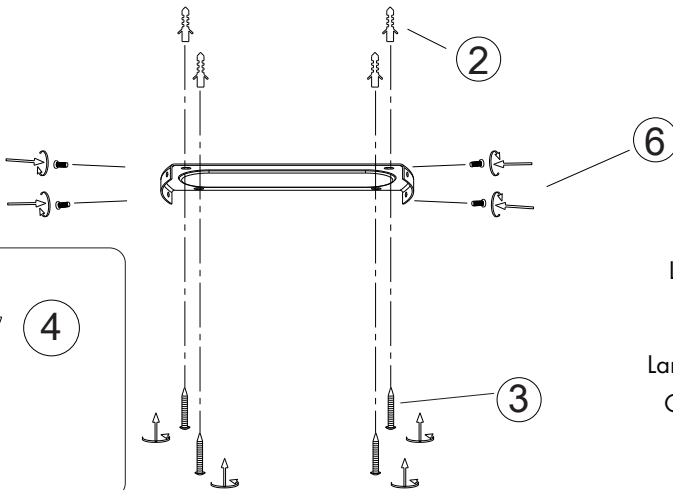

## Clima CL White 102127

Tr/min: 670/920/1070

This item contains  
unchangeable LED

2000	LM
40	W
3000-6500	K
>80	CRI
30000	H
15000	ON/OFF