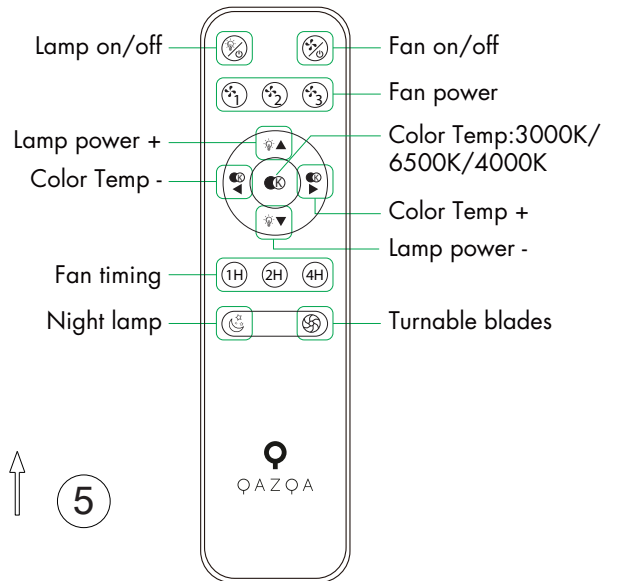

# INSTRUCTION MANUAL

unchangeable LED  
Max.40W  
3000-6500k  
RA>80  
30000H

220-240V~  
50HZ

IP20

## Clima CL White 102127

Tr/min: 670/920/1070

This item contains  
unchangeable LED

2000	LM
40	W
3000-6500	K
>80	CRI
30000	H
15000	ON/OFF