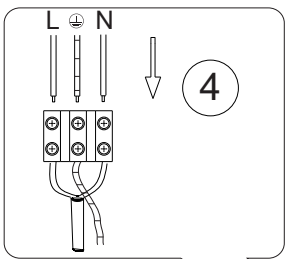

## Clima CL White 102127

Tr/min: 670/920/1070

This item contains  
unchangeable LED

2000	LM
40	W
3000-6500	K
>80	CRI
30000	H
15000	ON/OFF