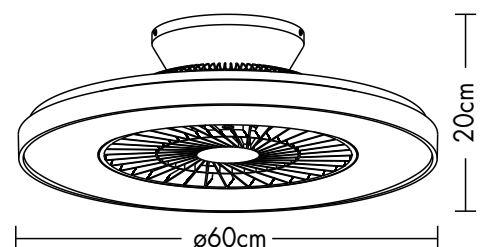

FittinQ B.V.

Smaragdweg 52, 5527 LB Hapert, The Netherlands
www.qazqa.nl

QAZQA