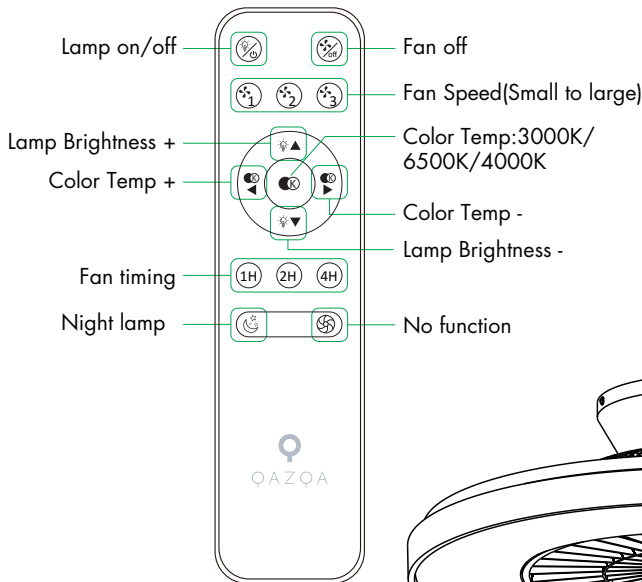

## Climo Star CL Silver 102126

Ceiling Fan lamp  
incl. LED QL7001051  
6x650lm Module  
1600lm Lamp  
6x6.6W LED Module  
40W Lamp  
220-240V~50Hz  
3000-6500-4000K  
CRI > 80  
30000 h  
15000 ON/OFF