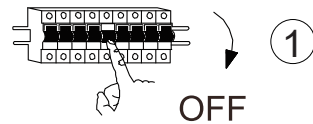

INSTRUCTION MANUAL

unchangeable LED
Max.40W
3000-6500k
RA>80
30000H

220-240V~
50HZ

IP20

Climo Star CL Silver 102126

Tr/min: 670/920/1070

This item contains
unchangeable LED

1600	LM
40	W
3000-6500	K
>80	CRI
30000	H
15000	ON/OFF