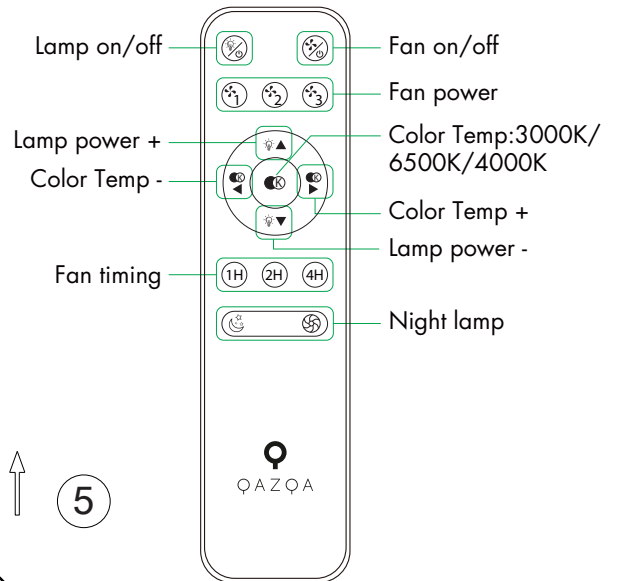

INSTRUCTION MANUAL

unchangeable LED
Max.40W
3000-6500k
RA>80
30000H

220-240V~
50HZ

IP20

Climo Star CL Silver 102126

Tr/min: 670/920/1070

This item contains
unchangeable LED

1600	LM
40	W
3000-6500	K
>80	CRI
30000	H
15000	ON/OFF