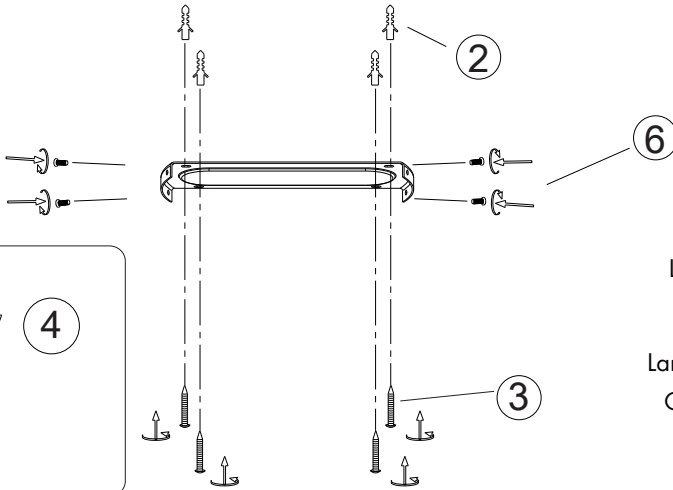

INSTRUCTION MANUAL

unchangeable LED
Max.40W
3000-6500k
RA>80
30000H

220-240V~
50HZ

IP20

Climo Star CL Silver 102126

Tr/min: 670/920/1070

This item contains
unchangeable LED

1600	LM
40	W
3000-6500	K
>80	CRI
30000	H
15000	ON/OFF