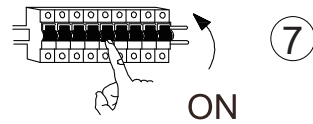

INSTRUCTION MANUAL

unchangeable LED
Max.40W
3000-6500k
RA>80
30000H

220-240V~
50HZ

IP20

Climo Star CL Silver 102126

Tr/min: 670/920/1070

This item contains
unchangeable LED

1600	LM
40	W
3000-6500	K
>80	CRI
30000	H
15000	ON/OFF