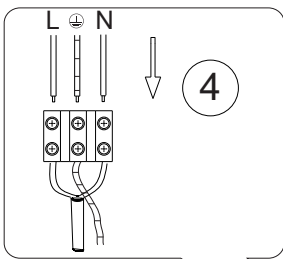

INSTRUCTION MANUAL

unchangeable LED
Max.40W
3000-6500k
RA>80
30000H

220-240V~
50HZ

IP20

Climo Star CL Silver 102126

Tr/min: 670/920/1070

This item contains
unchangeable LED

1600	LM
40	W
3000-6500	K
>80	CRI
30000	H
15000	ON/OFF