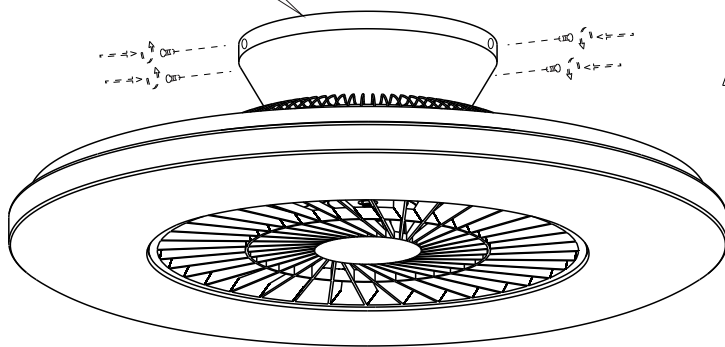

INSTRUCTION MANUAL

unchangeable LED
Max.40W
3000-6500k
RA>80
30000H

220-240V~
50HZ

IP20

Climo Star CL Silver 102126

Tr/min: 670/920/1070

This item contains
unchangeable LED

1600	LM
40	W
3000-6500	K
>80	CRI
30000	H
15000	ON/OFF