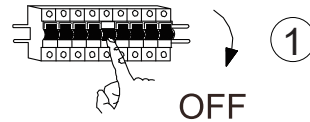

INSTRUCTION MANUAL

unchangeable LED
Max.40W
3000-6500k
RA>80
30000H

220-240V~
50HZ

IP20

Climo Square CL Black 102125

Tr/min: 670/920/1070

This item contains
unchangeable LED

1300	LM
40	W
3000-6500	K
>80	CRI
30000	H
15000	ON/OFF