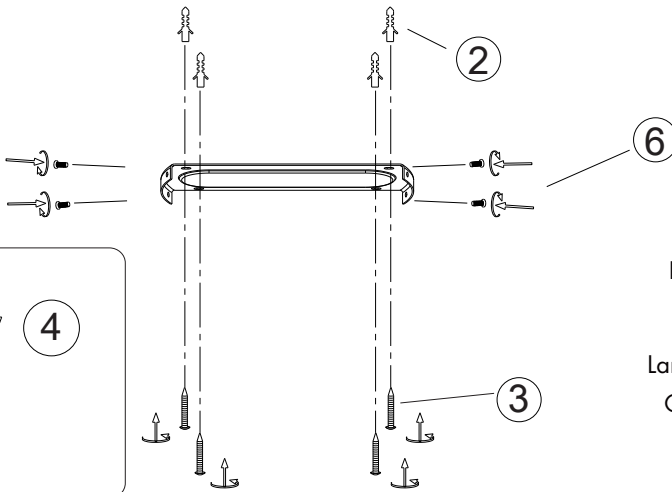

INSTRUCTION MANUAL

unchangeable LED
Max.40W
3000-6500k
RA>80
30000H

220-240V~
50HZ

IP20

Climo Square CL Black 102125

Tr/min: 670/920/1070

This item contains
unchangeable LED

1300	LM
40	W
3000-6500	K
>80	CRI
30000	H
15000	ON/OFF