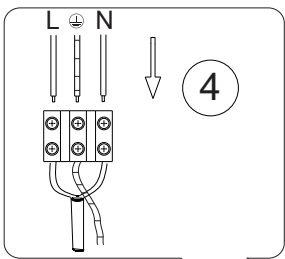

INSTRUCTION MANUAL

unchangeable LED
Max.40W
3000-6500k
RA>80
30000H

220-240V~
50HZ

IP20

Climo Square CL Black 102125

Tr/min: 670/920/1070

This item contains
unchangeable LED

1300	LM
40	W
3000-6500	K
>80	CRI
30000	H
15000	ON/OFF