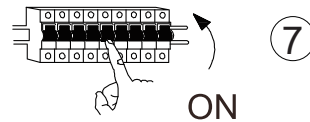

INSTRUCTION MANUAL

unchangeable LED
Max.40W
3000-6500k
RA>80
30000H

220-240V~
50HZ

IP20

Climo Square CL Black 102125

Tr/min: 670/920/1070

This item contains
unchangeable LED

1300	LM
40	W
3000-6500	K
>80	CRI
30000	H
15000	ON/OFF