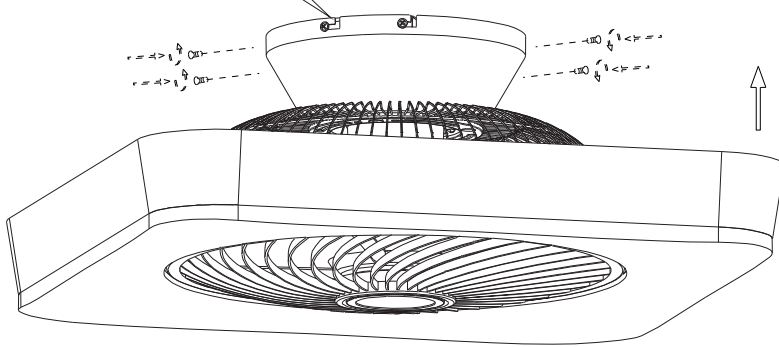

INSTRUCTION MANUAL

unchangeable LED
Max.40W
3000-6500k
RA>80
30000H

220-240V~
50HZ

IP20

Climo Square CL Black 102125

Tr/min: 670/920/1070

This item contains
unchangeable LED

1300	LM
40	W
3000-6500	K
>80	CRI
30000	H
15000	ON/OFF