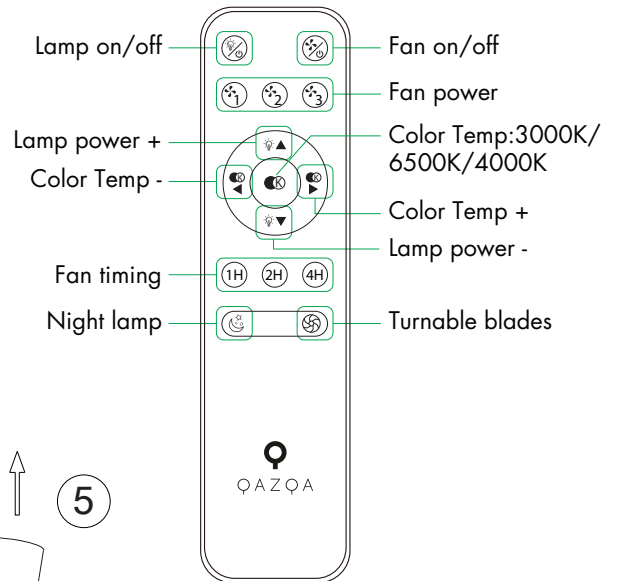

INSTRUCTION MANUAL

unchangeable LED
Max.40W
3000-6500k
RA>80
30000H

220-240V~
50HZ

IP20

Climo Square CL Black 102125

Tr/min: 670/920/1070

This item contains
unchangeable LED

1300	LM
40	W
3000-6500	K
>80	CRI
30000	H
15000	ON/OFF