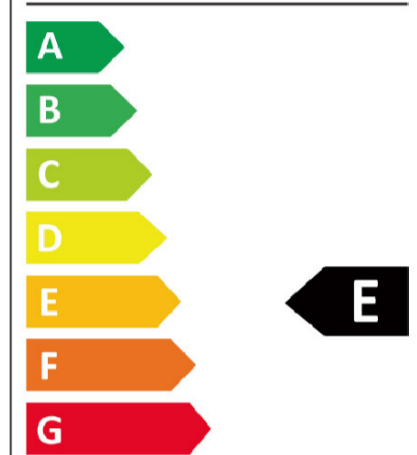

10010110  
G125

**LUUMR**

**ENERGY**

LUUMR  
10010110

7 kWh/1000h

**Smart tunable light**  
From relaxing warm white to cool white – in the LUUMR app you have multiple options to put your home in the light mood you like.

**App control with Wi-Fi**  
Download the free LUUMR app, install your lighting bulb and follow the instructions in the app for easy lighting control.

**Extend your smart home**  
With our lineup of LUUMR products, you can further extend your smart home experience.

**Download LUUMR**  
Take control of your new LUUMR smart light with the official app.

**LUUMR**

**LUUMR**

E

7W LED

806 lumen

warm to cold white

E27