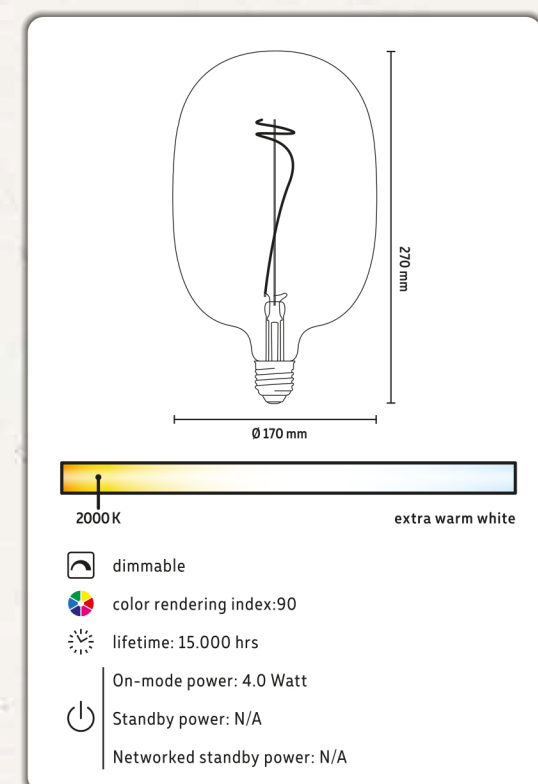

- 2000K extra warm white
- dimmable
- color rendering index 90
- lifetime: 15,000 hrs
- On-mode power: 4.0 Watt
- Standby power: N/A
- Networked standby power: N/A

E27

DIMMABLE

AVESTA METALLIC OPAL

A2