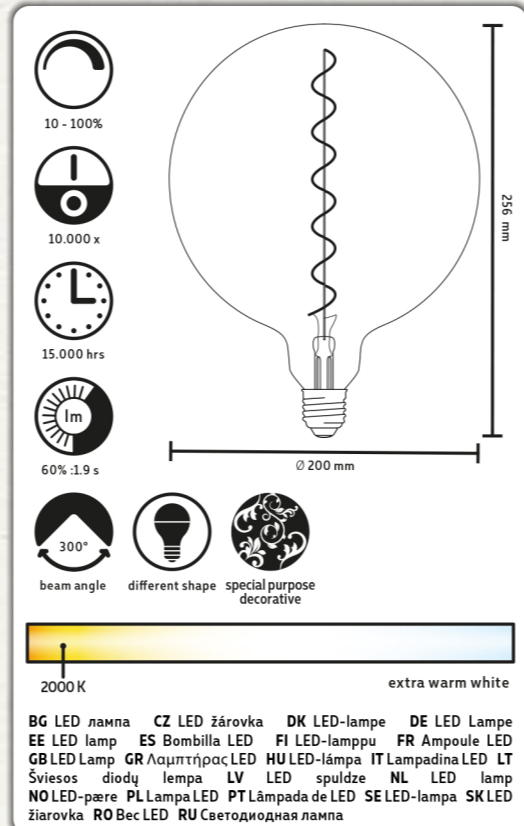

KALMAR

METALLIC OPAL