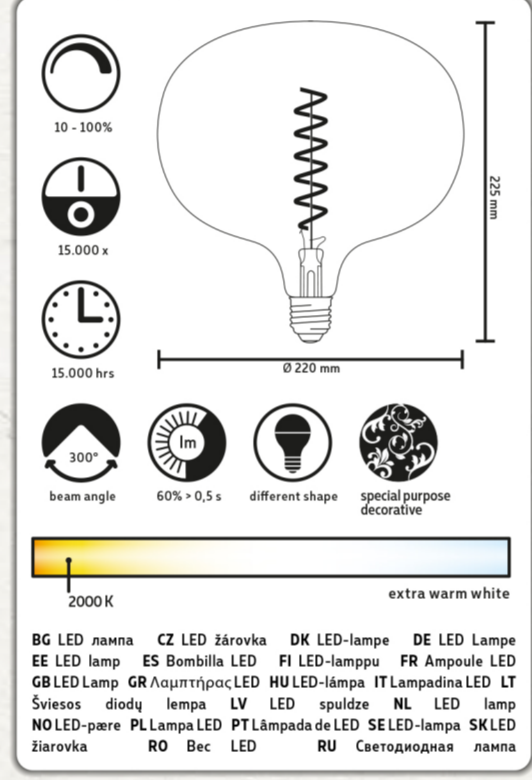

CALEX
HOLLAND

COLORS
BODEN

CALEX
HOLLAND

CALEX
HOLLAND

CALEX
HOLLAND