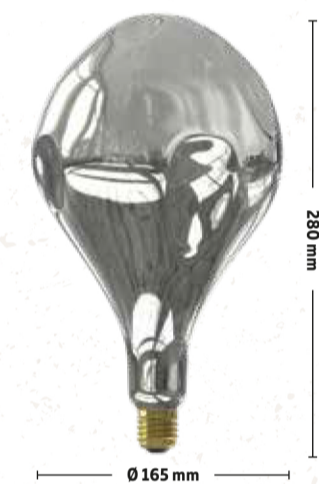

CALEX
HOLLAND

XXL
SILVER
ORGANIC EVO

6 WATT
160
LUMEN

E27

DIMMABLE

CALEX
HOLLAND

This box contains the newest iconic design statement for your interior!

XXL SERIES
This luxurious addition to the XXL Series will most definitely steal the show in your home. Not only does the outside coating reflect your interior perfectly, the inside is also coated with a mirror-like coating which creates a unique and sophisticated new light.

Enjoy your beautiful new Organic Evo bulb!

CALEX, creators of ambiance

ORGANIC EVO SILVER

ORGANIC EVO SILVER

Art. No. 426404

Made in P.R.C.

8 712879 147411 >

Lyonsstraat 29, 3047 AJ
Rotterdam, The Netherlands
Electra Creel Breda B.V.
WWW.CALEX.EU

A1