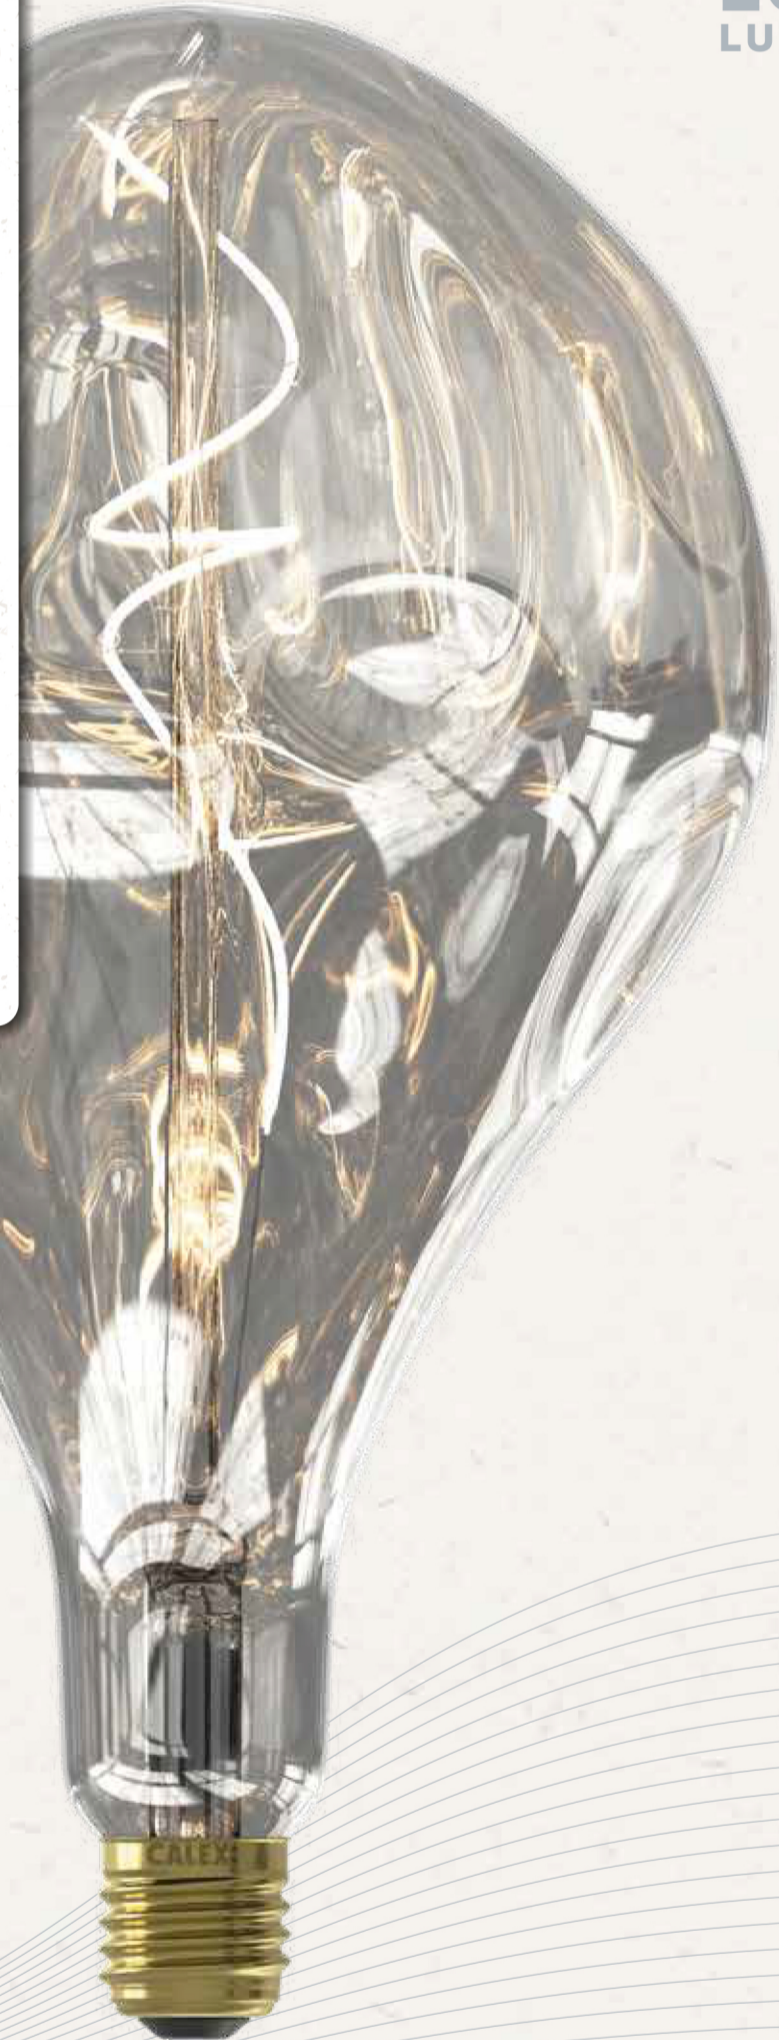

E27

DIMMABLE

CALEX
HOLLAND

XXL
SILVER
ORGANIC EVO

6 WATT
160
LUMEN