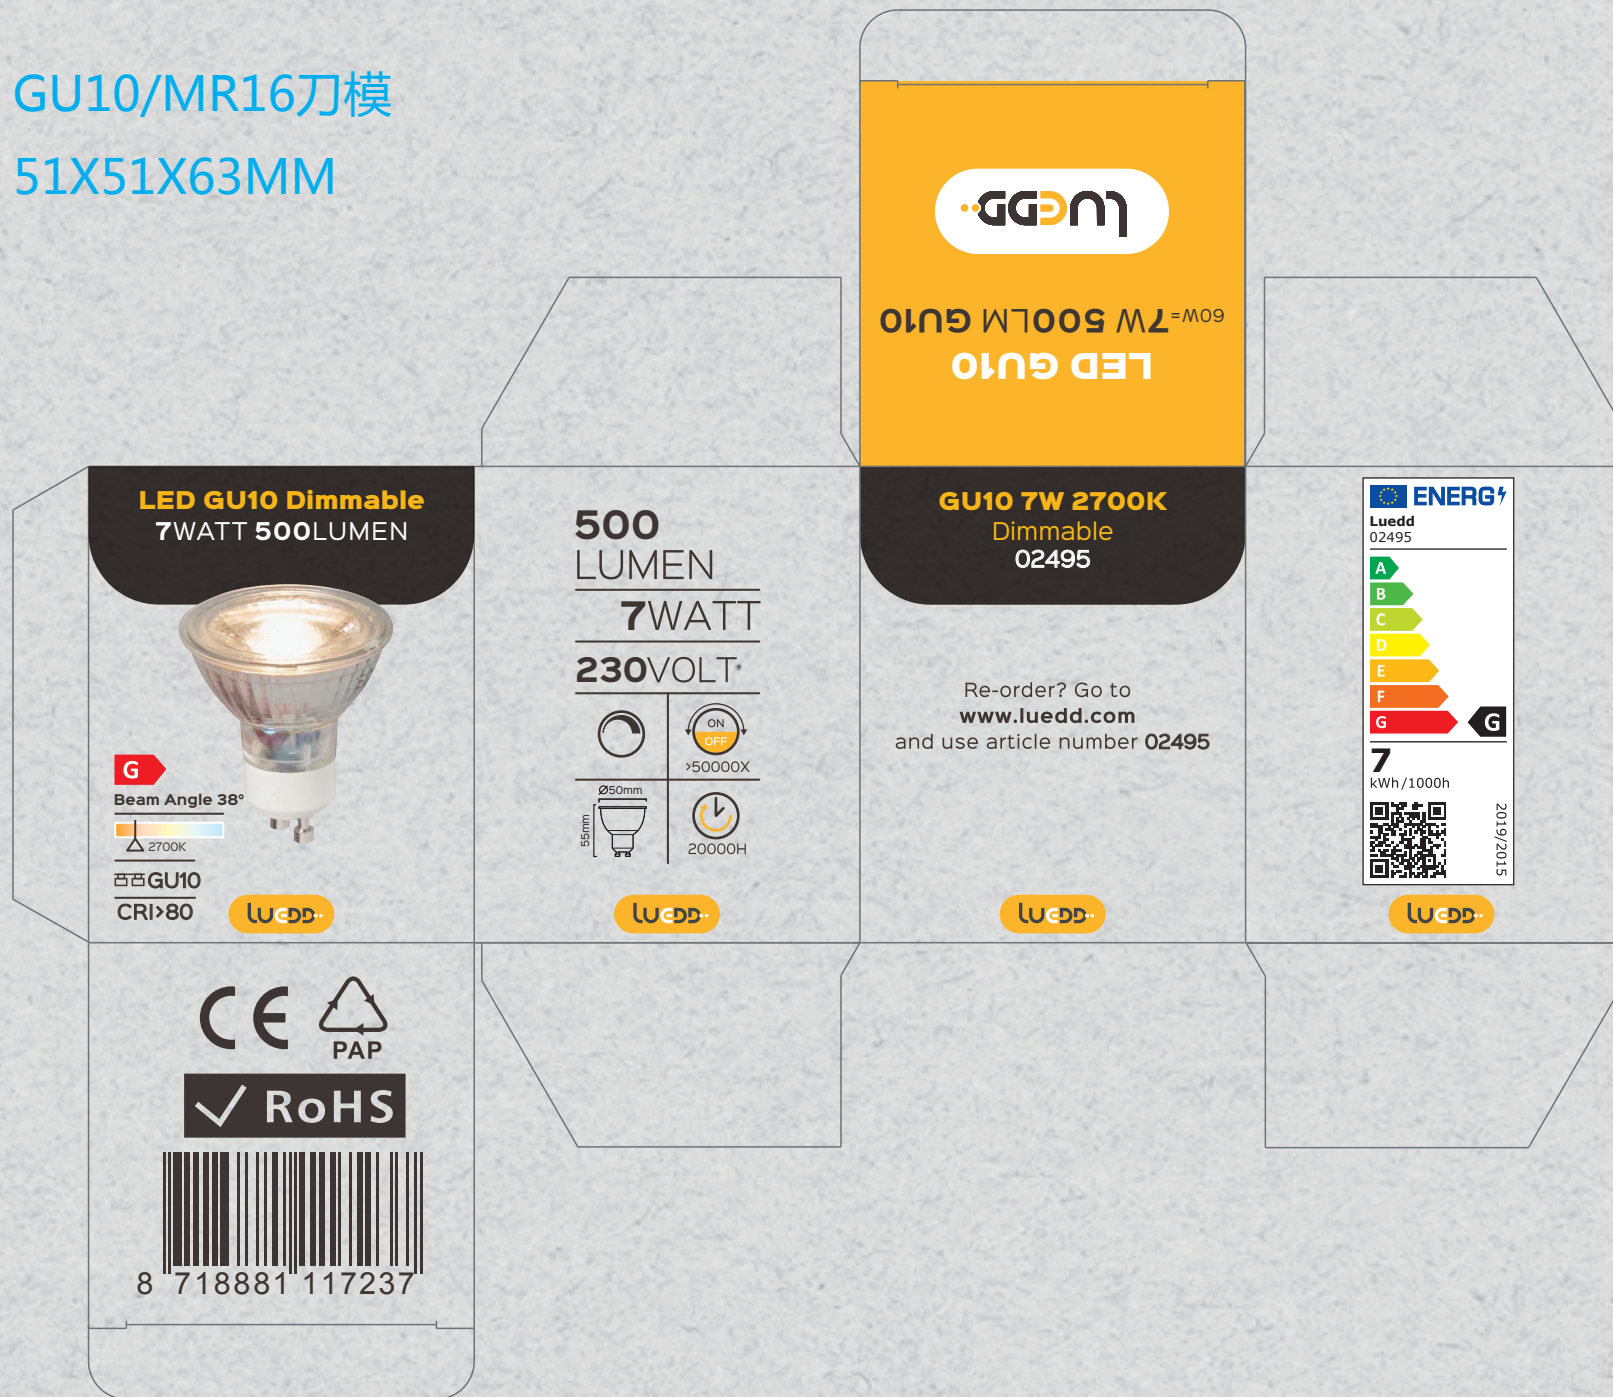

GU10/MR16刀模

51X51X63MM

LED GU10 Dimmable
7WATT 500LUMEN

G

Beam Angle 38°

GU10

CRI>80

500
LUMEN
7WATT
230VOLT

>50000X

GU10 7W 2700K
Dimmable
02495

Re-order? Go to
www.luedd.com
and use article number 02495

ENERGY
Luedd
02495

A	Green arrow
B	Green arrow
C	Green arrow
D	Yellow arrow
E	Orange arrow
F	Red arrow
G	Red arrow with black box

7
kWh/1000h

2019/2015

✓ RoHS

8 718881 117237