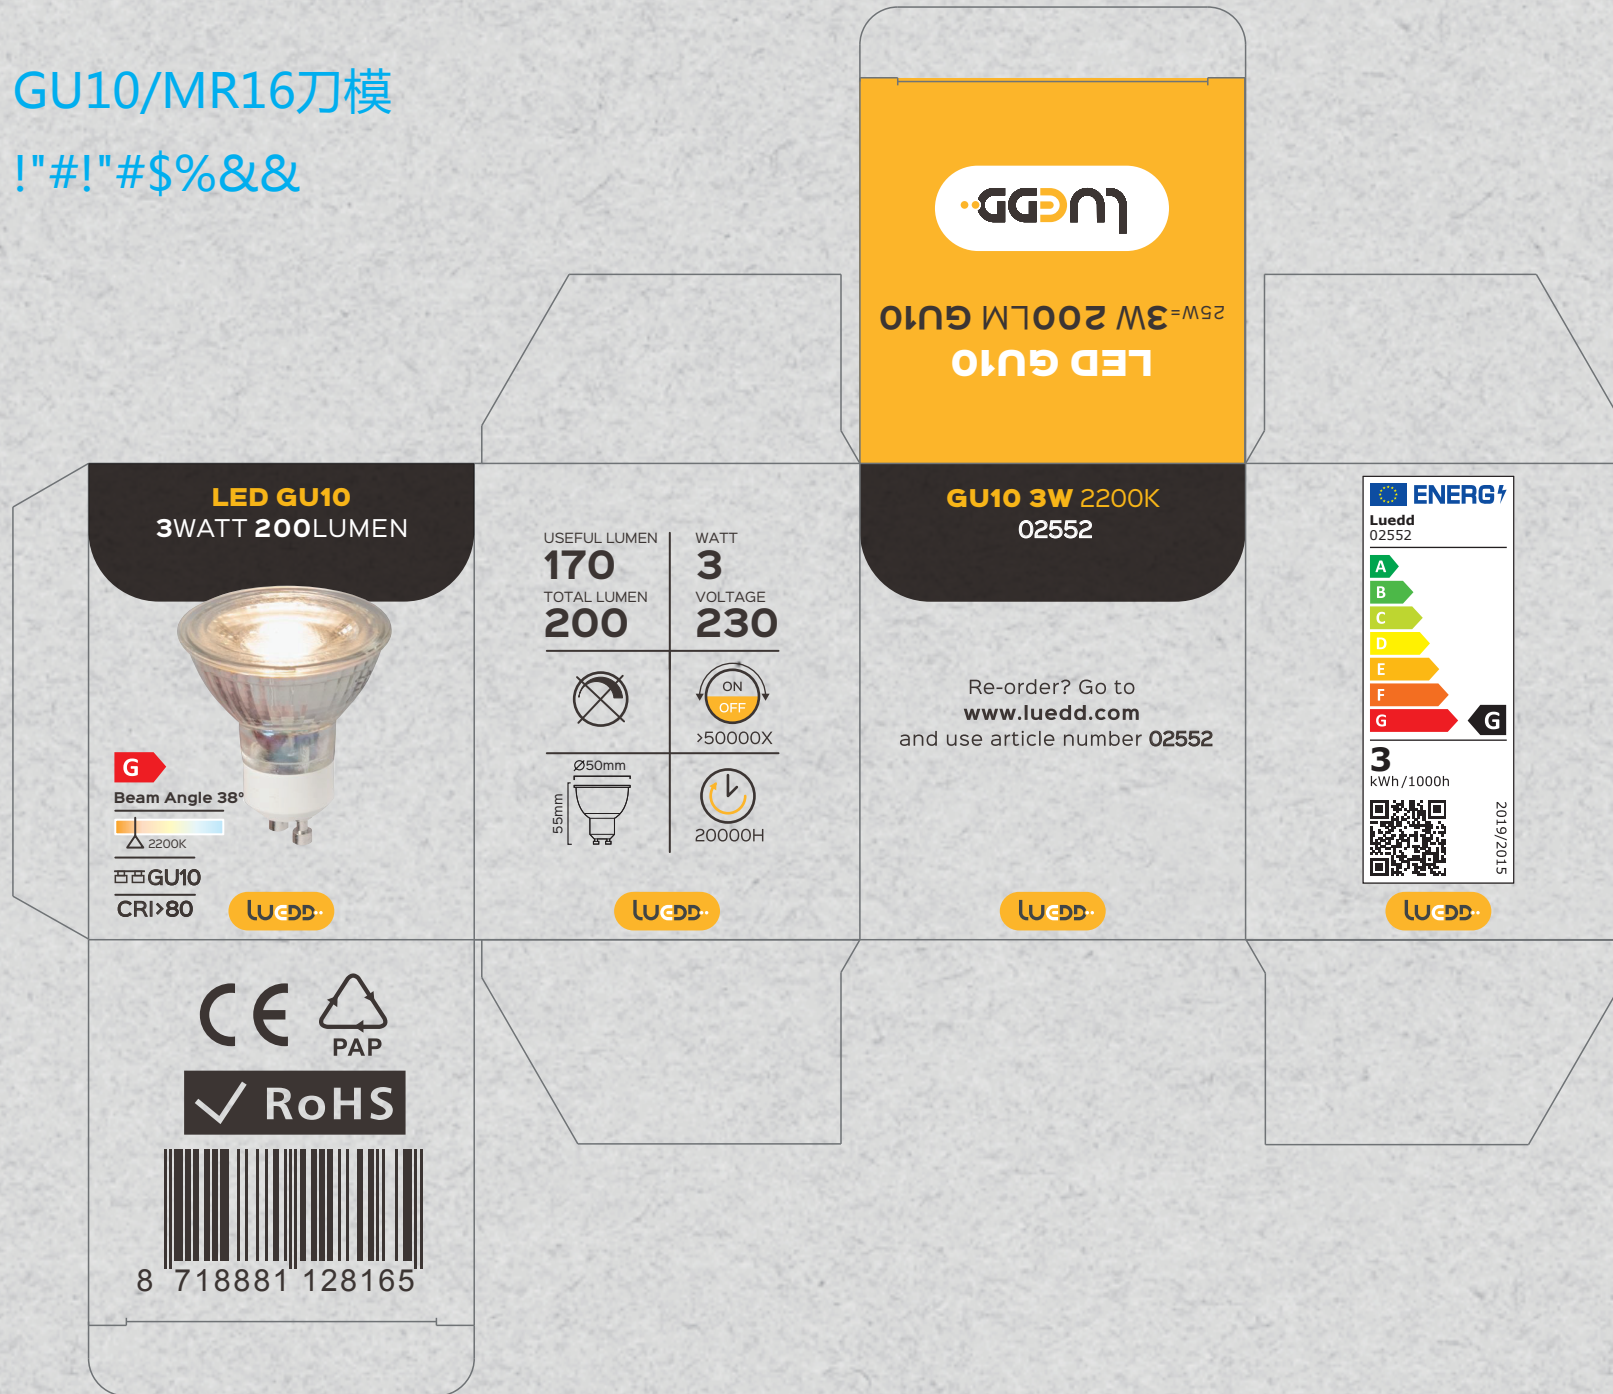

GU10/MR16刀模

!"#!"#\$%&&

LED GU10
3WATT 200LUMEN

G

Beam Angle 38°

2200K

GU10

CRI>80

LUEDD

USEFUL LUMEN

170

TOTAL LUMEN

200

WATT

3

VOLTAGE

230

>50000X

20000H

LUEDD

GGDM

25W 3W 200LM GU10
LED GU10

GU10 3W 2200K
02552

Re-order? Go to
www.luedd.com
and use article number **02552**

LUEDD

ENERGY

Luedd
02552

3
kWh/1000h

2019/2015

LUEDD

CE PAP

✓ RoHS