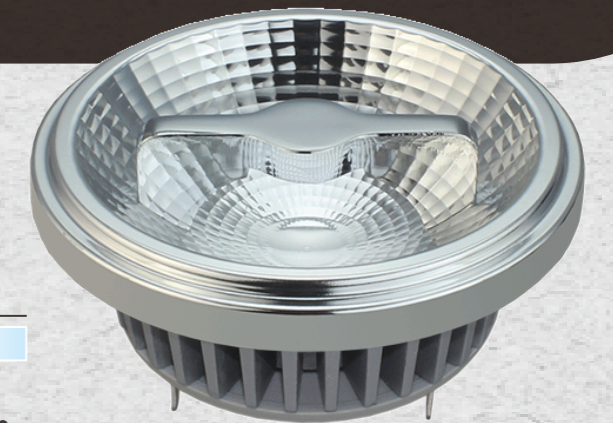

AR111 G53 12W 600LM
2700K Dimmable

02663

Re-order? Go to
www.luedd.com
and use article number 02663

FittinQ B.V.
Smaragdweg 52,
5527 LB Hapert
The Netherlands

FittinQ LTD
55 Baker Street,
London, W1U 7EU
United Kingdom

LED MODULE
725
LUMEN
9WATT
DC36VOLT
250mA

LAMP
600
LUMEN
75W=12WATT
220VOLT
50Hz 62mA

LED AR111
12WATT 600LUMEN