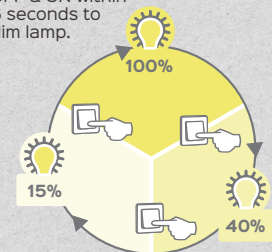

500  
LUMEN

42W=5WATT

220-240VOLT  
50Hz 43mA

>50000X

20000H

<1 sec

LUEDD

LUEDD

LUEDD

A60 E27 5W 500Lm 2700K  
3-Step Dimmable

02591

OFF & ON within  
6 seconds to  
dim lamp.

3 dimming steps with any  
conventional light switch.  
No dimmer required.

Re-order? Go to  
[www.luedd.com](http://www.luedd.com)