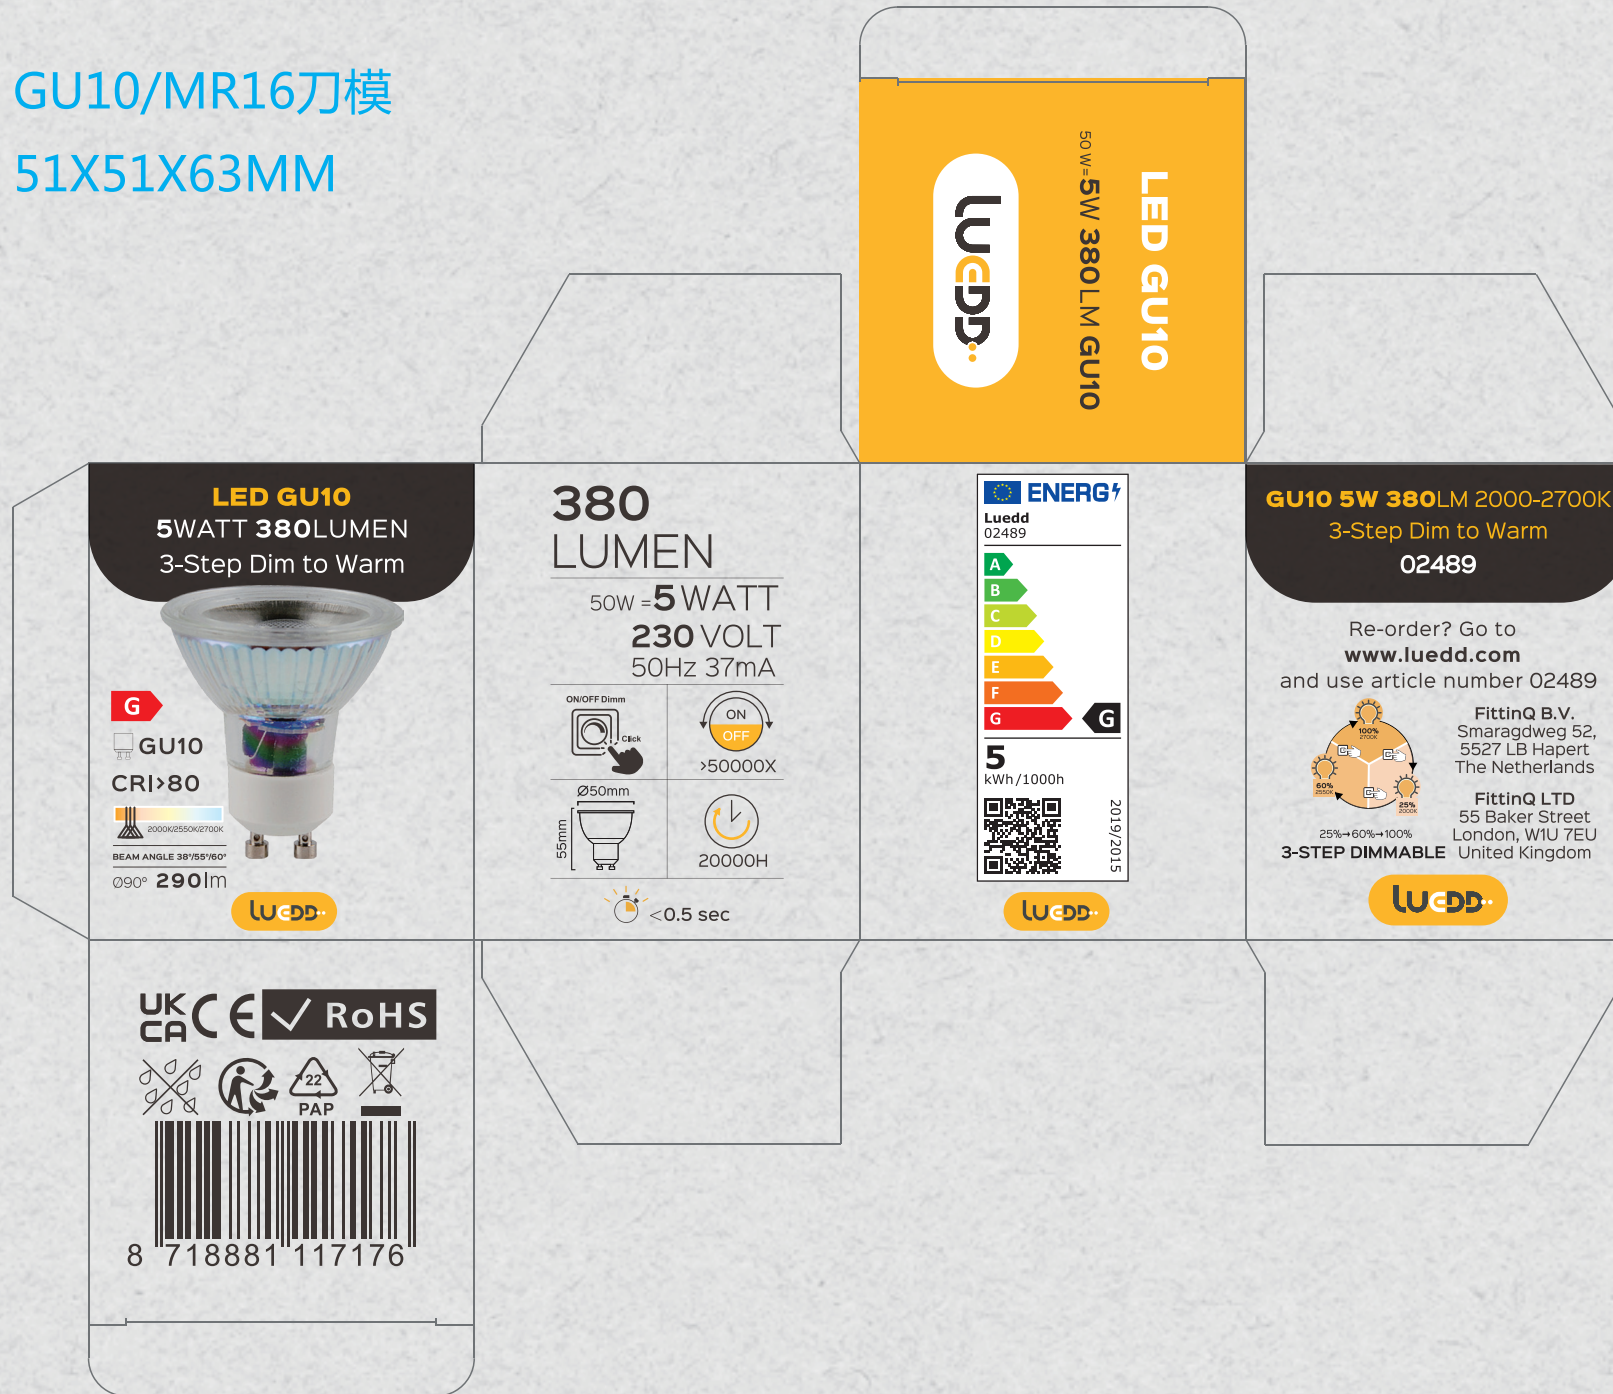

GU10/MR16刀模

51X51X63MM

LUEDD
LED GU10
50W=5W 380LM GU10

LED GU10
5WATT 380LUMEN
3-Step Dim to Warm

G

GU10

CRI>80

2000K/2550K/2700K

BEAM ANGLE 38°/55°/60°

Ø90° 290lm

380 LUMEN

50W = 5WATT
230 VOLT
50Hz 37mA

>50000X

ENERGY
Luedd
02489

A	B	C	D	E	F	G
---	---	---	---	---	---	---

5
kWh/1000h

2019/2015

GU10 5W 380LM 2000-2700K
3-Step Dim to Warm
02489

Re-order? Go to
www.luedd.com
and use article number 02489

FittinQ B.V.
Smargdweg 52,
5527 LB Hapert
The Netherlands

FittinQ LTD
55 Baker Street
London, W1U 7EU
United Kingdom

25% → 60% → 100%
3-STEP DIMMABLE

UK CA CE ✓ RoHS

8 718881 117176