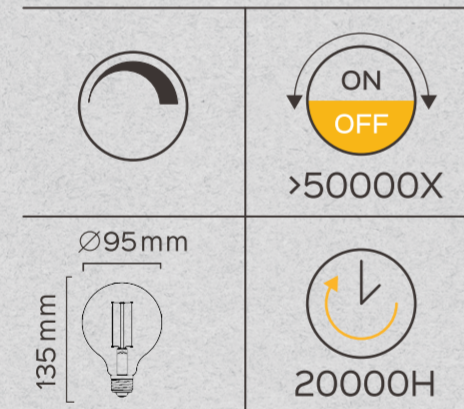

106\*106\*158mm

LED Filament G95  
40W=5W 380LM E27

LED Filament G95  
5WATT 380LUMEN

G95 E27 5W 380Lm 2200K  
Gold Dimmable

02437

380  
LUMEN

---

40W=5WATT

---

220-240VOLT

**G**  
BEAM ANGLE 330°  
40W=5WATT  
2200K  
E27  
CRI>80

Re-order? Go to  
[www.luedd.com](http://www.luedd.com)  
and use article number 02437