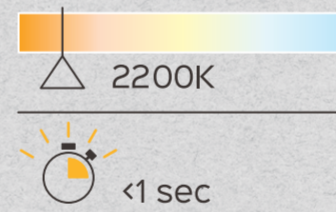

106\*106\*158mm

LED Filament G95  
40W=5W 380LM E27

LED Filament G95  
5WATT 380LUMEN

G95 E27 5W 380Lm 2200K  
Gold Dimmable

02437

380  
LUMEN

---

40W=5WATT

---

220-240VOLT

**G**  
BEAM ANGLE 330°  
40W=5WATT  
2200K  
E27  
CRI>80

Re-order? Go to  
[www.luedd.com](http://www.luedd.com)  
and use article number 02437