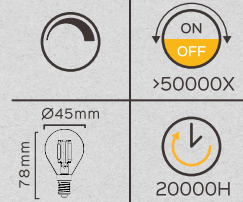

50\*50\*95mm

LUEDD

LED Filament P45  
40W=5W 470LM E14

LED Filament P45  
5WATT 470 LUMEN

P45 E14 5W 470Lm 2700K  
Clear Dimmable

02434

470  
LUMEN

---

40W=5WATT

---

220-240 VOLT

**F**

BEAM ANGLE 330°  
40W=5WATT

2700K

E14  
CRI>80

Re-order? Go to  
[www.luedd.com](http://www.luedd.com)  
and use article number 02434