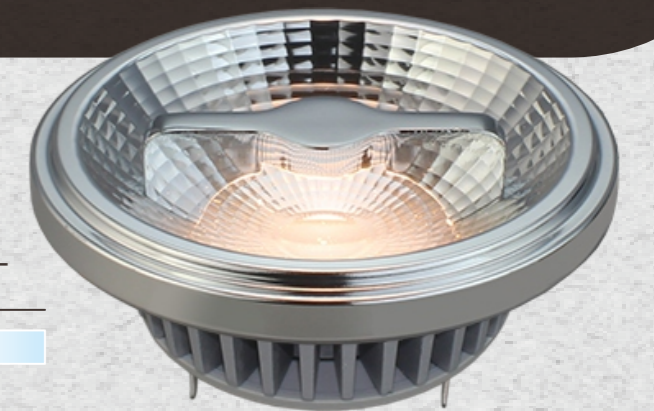

02317

Re-order? Go to
www.luedd.com
and use article number 02317

725
LUMEN
75W=9WATT
220VOLT

LED AR111
9WATT 725LUMEN

75W=9WATT
2700K
G53
CRI > 82

112