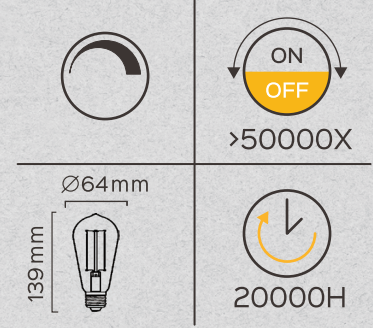

7*7*15 CM

LED Filament ST64
5WATT 380LUMEN

ST64 E27 5W 380Lm 2200K
Gold Dimmable
02431

380
LUMEN
40W=5WATT
220-240VOLT

G
BEAM ANGLE 330°
40W=5WATT
2200K
E27
CRI>80

Re-order? Go to
www.luedd.com
and use article number 02431