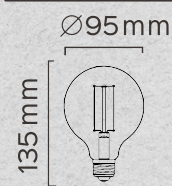

106*106*158mm

LED G95
40W=5W 470LM E27

470
LUMEN

40W=5WATT

220-240VOLT
50Hz 27mA

>50000X

20000H

LED G95
5WATT 470LUMEN

F

Ø360° 470lm
BEAM ANGLE 330°

2700K

E27

CRI>80

G95 E27 5W 470Lm 2700K
Clear Dimmable

02093

Re-order? Go to
www.luedd.com
and use article number 02093