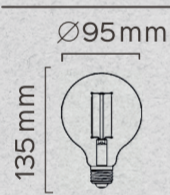

106*106*158mm

LED G95
30W=4W 320LM E27

320
LUMEN

30W=4WATT

220-240VOLT
50Hz 35mA

>50000X

20000H

<1 sec

LED G95
4WATT 320LUMEN

0360° 320lm
BEAM ANGLE 330°

2700K

E27

CRI>80

G95 E27 4W 320Lm 2700K
Clear

01088

Re-order? Go to
www.luedd.com
and use article number 01088